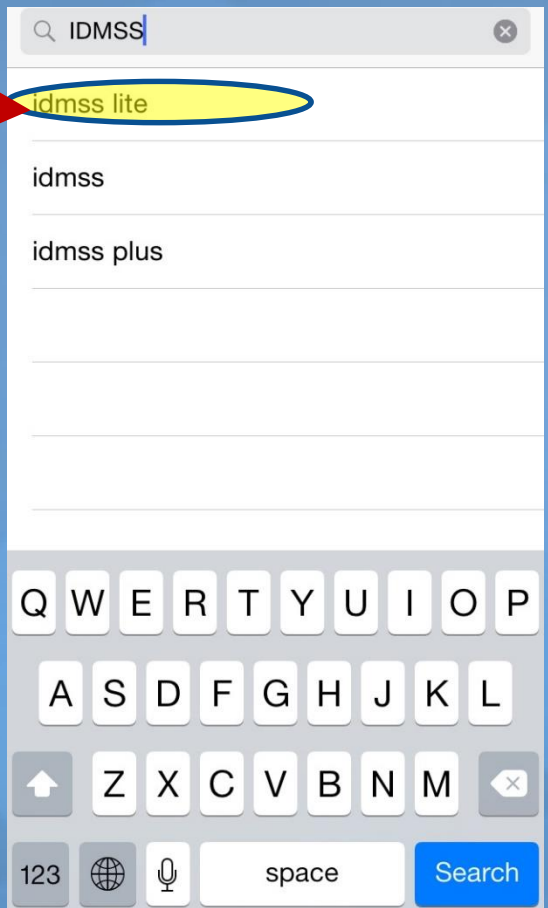

# How To Set Up IDMSS Lite

IP/DOMAIN  
For iPhone

Winic Tech  
[www.winictech.com](http://www.winictech.com)

# How To Set Up IDMSS Lite

ON THE ITUNES APP STORE  
LOOK FOR (( IDMSS Lite ))