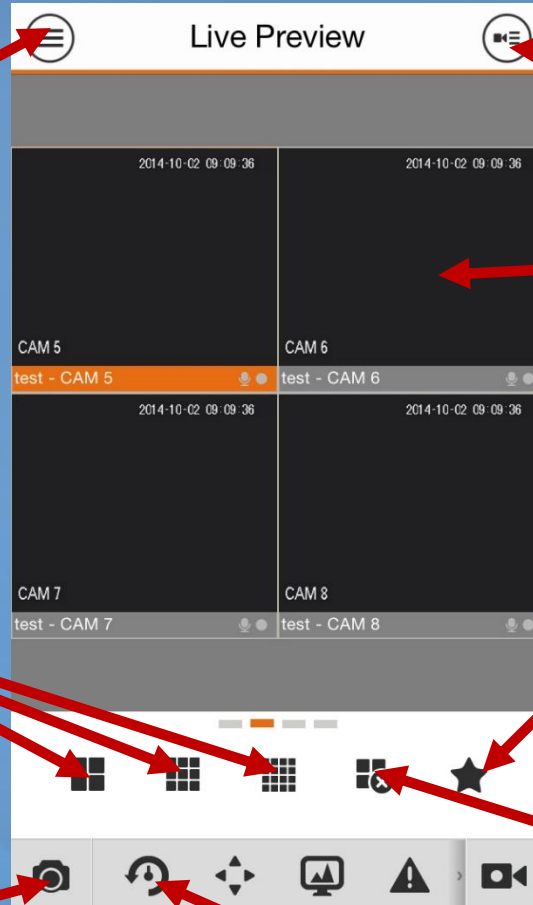

# How To Set Up IDMSS Lite

← Unnamed →

Scan QR Code 

Register Mode: IP/Domain >

Name: winic

Address: 00.00.000.000

Port: 37777

Username: admin

Password: ●●●●

Live Preview: Extra >

Playback: Extra >

**Start Live Preview**

LEAVE AS IS

CLICK ON THIS ONCE  
SET UP IS COMPLETE

# How To Set Up IDMSS Lite

MAIN MENU

TO VIEW MULTIPLE DEVICES THAT ARE SETUP

CAMERA VIEW

TO SEE MORE/LESS CAMERAS ON THE SCREEN

FAVORITES  
(add Favorite cameras)

Connect or Disconnect cameras

SCREEN SHOT