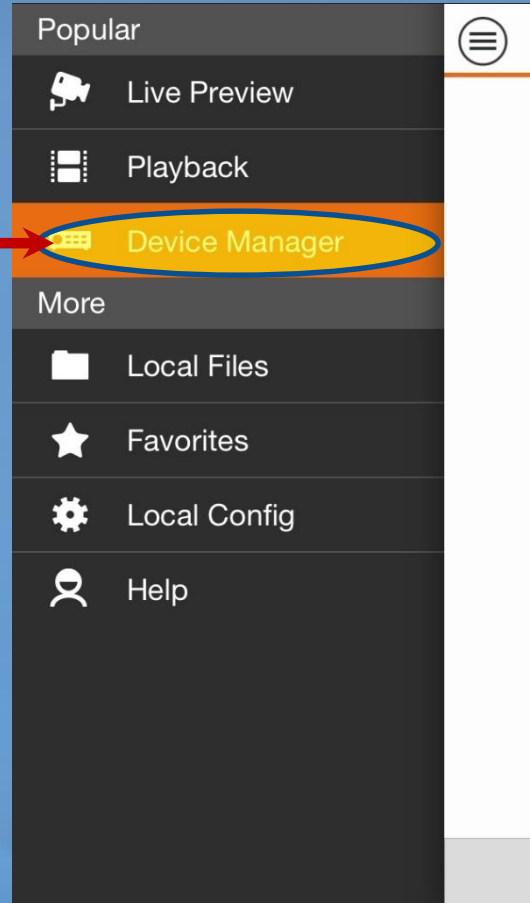

# How To Set Up IDMSS Lite

ONCE DOWNLOADED,  
OPEN THE APPLICATION

# How To Set Up IDMSS Lite

CLICK ON THIS  
(MAIN MENU)

# How To Set Up IDMSS Lite

THEN CLICK ON  
Device Manager