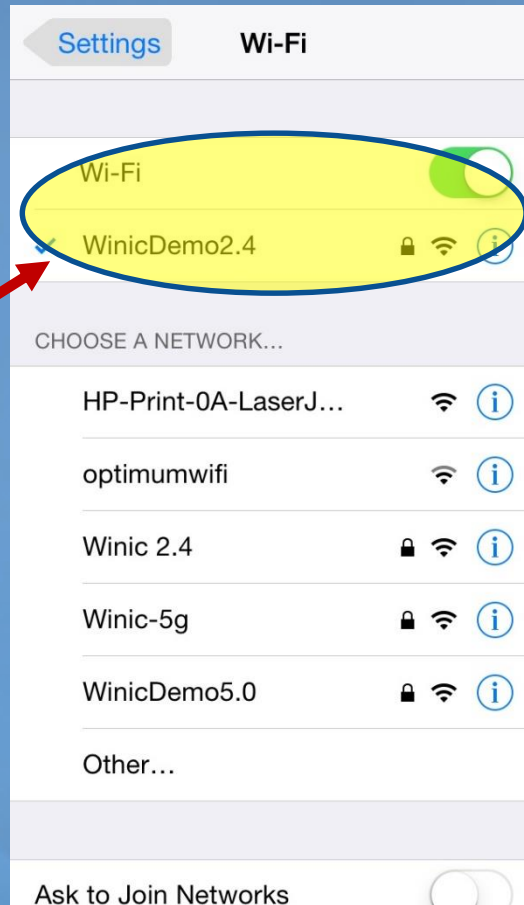

# How To Set Up IDMSS Lite

IP/DOMAIN  
For iPhone

Winic Tech  
[www.winictech.com](http://www.winictech.com)

# How To Set Up IDMSS Lite

ON THE ITUNES APP STORE  
LOOK FOR (( IDMSS Lite ))

# How To Set Up IDMSS Lite

MAKE SURE YOU ARE CONNECTED TO WIFI, 3G OR 4G ( MAKE SURE YOU HAVE INTERNET CONNECTION)