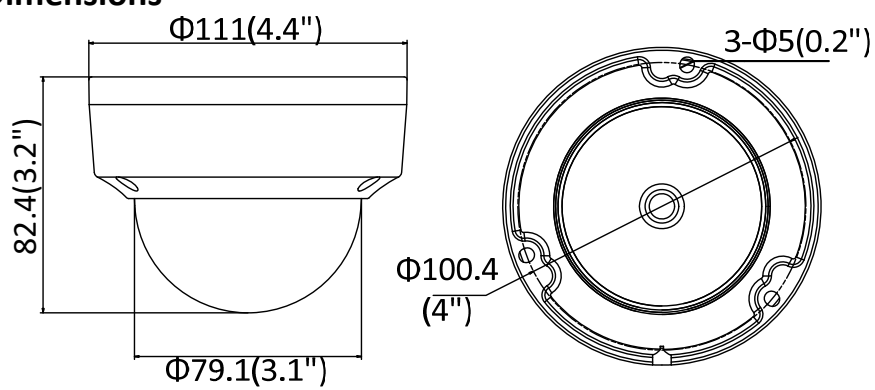

NC324-TD 2.8MM

4 MP IR Fixed Dome Network Camera

Dimensions

Unit: mm

Accessories

1259ZJ

1272ZJ-110

1272ZJ-110B

1271ZJ-110

1280ZJ-DM18

1276ZJ

1275ZJ

1250ZJ