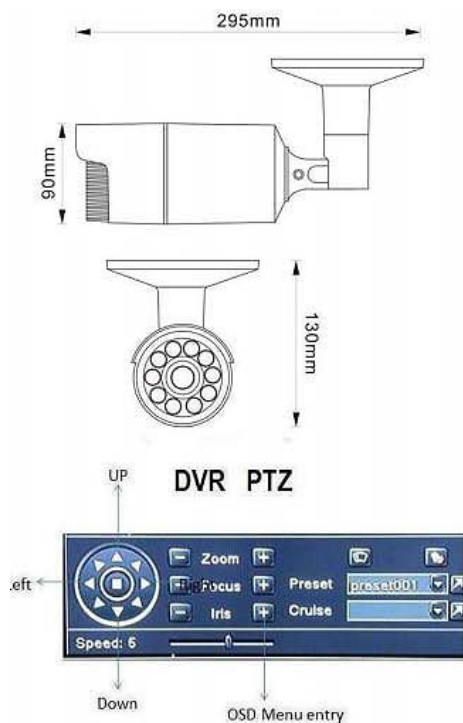

HDC-IR10/2M-2812-B (W)

2.4Megapixel 1080P HD Vari Focal 4 In 1 Camera

Features

- 1/3" 2.4 Megapixel CMOS
- IR Led: \varnothing 16X10 IR
- 1080P@25, 1080P@30
- Long Distance, No delay
- Support ICR auto switch
- Support AHD/ CVI/ TVI/CVBS/ Analog transfer

HDC-IR10/2M-2812-B (W)

2.4Megapixel 1080P HD Vari Focal 4 In 1 Camera

Specifications

| Camera | |
|---------------------|--|
| Image Sensor | 1/3" 2.4 Megapixel CMOS |
| Effective Pixel | 1944(H)×1092(V) |
| Video Frame Rate | PAL:25fps@1080P NTSC:30fps@1080P |
| Electronic Shutter | PAL:1/50s~1/300,000s NTSC:1/60s~1/300,000s |
| Min.Illumination | Color:0.1lux.BW:0.5lux.Color.DSS:0.017lux.BW DSS:0.0008lux |
| OSD | Yes |
| Synchronization | Internal |
| TV system | PAL |
| Lens | |
| Lens | 2.8~12mm |
| General | |
| Power Supply | DC12V |
| Power Consumption | 800mA |
| Working Temperature | -10°C~+45°C |

Packing Information

| | |
|-------------------|------------------|
| Unit G.W. | 0.83KG |
| Dimensions(W*D*H) | 295mm*90mm*130mm |
| Package/CTN | 12PCS/CTN |
| CTN G.W. | 16.5KG |
| Meas. | 605*423*37mm |

HDC-IR10/2M-2812-B (W)

2.4Megapixel 1080P HD Vari Focal 4 In 1 Camera

Dimensions (mm)

- 1.The factory default output TVI.
- 2.Long press the confirmation key switching TVI AHD CVI.

Winic Technologies USA Inc.