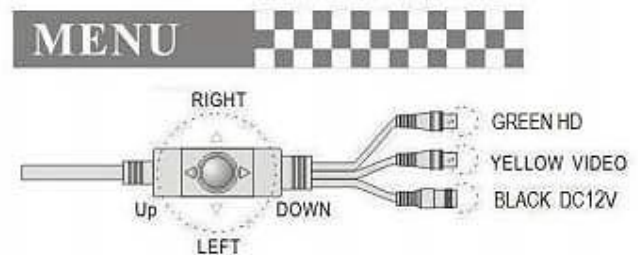

HDC-IR10/2M-2812-B (W)

2.4Megapixel 1080P HD Vari Focal 4 In 1 Camera

Specifications

| Camera | |
|---------------------|--|
| Image Sensor | 1/3" 2.4 Megapixel CMOS |
| Effective Pixel | 1944(H)×1092(V) |
| Video Frame Rate | PAL:25fps@1080P NTSC:30fps@1080P |
| Electronic Shutter | PAL:1/50s~1/300,000s NTSC:1/60s~1/300,000s |
| Min.Illumination | Color:0.1lux.BW:0.5lux.Color.DSS:0.017lux.BW DSS:0.0008lux |
| OSD | Yes |
| Synchronization | Internal |
| TV system | PAL |
| Lens | |
| Lens | 2.8~12mm |
| General | |
| Power Supply | DC12V |
| Power Consumption | 800mA |
| Working Temperature | -10°C~+45°C |

Packing Information

| | |
|-------------------|------------------|
| Unit G.W. | 0.83KG |
| Dimensions(W*D*H) | 295mm*90mm*130mm |
| Package/CTN | 12PCS/CTN |
| CTN G.W. | 16.5KG |
| Meas. | 605*423*37mm |

HDC-IR10/2M-2812-B (W)

2.4Megapixel 1080P HD Vari Focal 4 In 1 Camera

Dimensions (mm)

- 1.The factory default output TVI.
- 2.Long press the confirmation key switching TVI AHD CVI.

Winic Technologies USA Inc.