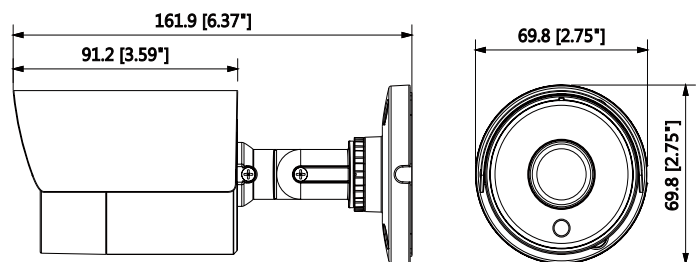

Construction

Casing	Metal
Dimensions	161.9mm×69.8mm×69.8mm (6.37"×2.75"×2.75")
Net Weight	0.38Kg (0.84lb)
Gross Weight	0.44Kg (0.97lb)

Accessories

Optional:

PFA134
Junction Box

PFA150
Pole Mount

Dimensions (mm/inch)