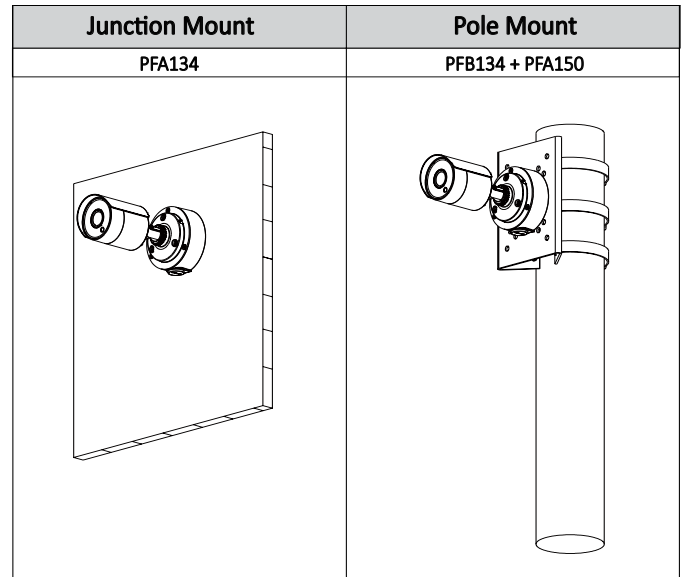

Construction

Casing	Metal
Dimensions	161.9mm×69.8mm×69.8mm (6.37"×2.75"×2.75")
Net Weight	0.38Kg (0.84lb)
Gross Weight	0.44Kg (0.97lb)

Accessories

Optional:

PFA134
Junction Box

PFA150
Pole Mount

Dimensions (mm/inch)