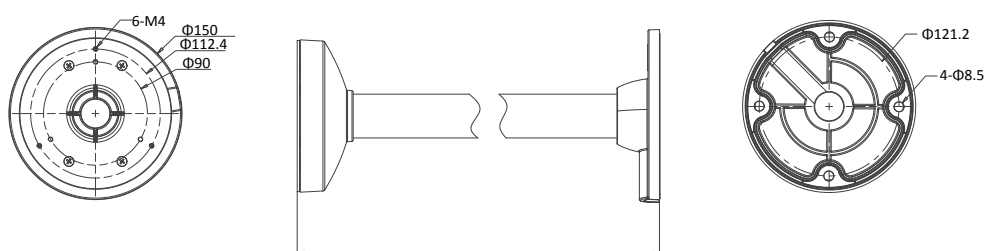

1271ZJ-130-TRL

Pendant Mounting Bracket for Turret Camera

Features

- Aluminum alloy material with surface spray treatment
- Waterproof design
- Design of cap is for convenient wiring

Dimension

Parameters

Model	1271ZJ-130-TRL
Parameters	Pendant Mounting Bracket for Turret Camera
Appearance	Hikvision White
Material	Aluminum Alloy
Dimension	Φ150x567mm
Weight	1110g

Notes

- The bracket should be installed on flat wall
- Waterproof rubber is necessary for outdoor application
- The wall must be capable of supporting over 3 times as much as the total weight of the camera and the mount.
- The maximum load capacity of the bracket is 3kg