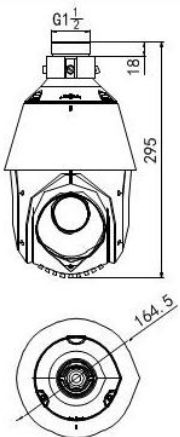

# 1080P Turbo IR PTZ Dome Camera

<b>Model</b>	<b>AR112-IR</b>
<b>Camera Module</b>	
Image Sensor	1/2.8" Progressive Scan CMOS
Min. Illumination	Color: 0.05Lux@( F1.4,AGC ON); B/W: 0.005Lux@( F1.4,AGC ON), 0 Lux with IR
Max. Image Resolution	1920 x 1080
Focal Length	4-92.0mm, 23x
Digital Zoom	<b>16X</b>
Zoom Speed	Approx.3s(Optical Wide~Tele)
Angle of View	49-2.2 degree(Wide-Tele)
Min. Working Distance	10~1,000mm(Wide~Tele)
Aperture Range	F1.4-F3.5
Focus Mode	Auto / Semiautomatic / Manual
DWDR	Support
S / N Ratio	≥ 50dB
Shutter Time	1-1/10,000s
AGC	Auto / Manual
White Balance	Auto / Manual / ATW / Indoor / Outdoor
Day & Night	IR Cut Filter
Privacy Mask	<b>8 privacy masks programmable; a maximum of 8 zones can be masked simultaneously on the same video screen</b>
Enhancement	<b>3D DNR, BLC, EIS</b>
<b>Pan and Tilt</b>	
Range	Pan:360° endless; Tilt: -15°~90°(Auto Flip)
Speed	Pan Manual Speed: 0.1°~80°/s, Pan Preset Speed: 80°/s Tilt Manual Speed: 0.1°~80°/s, Tilt Preset Speed: 80°/s
Number of Preset	256
Patrol	8 patrols, up to 32 presets per patrol
Pattern	4 patterns, with the total recording time not less than 10 minutes
Park Action	Preset / Patrol / Pattern / Pan scan / Tilt scan / Panorama scan
Scheduled Task	Preset / Patrol / Pattern / Pan scan / Tilt scan / Panorama scan
RS-485 communication diagnosis	Support
<b>Infrared</b>	
IR Distance	Up to 100m
IR Intensity	Automatically adjusted, depending on the zoom ratio
<b>Input/ Output</b>	
Turbo HD Output	1 turbo HD1080P output, 1.0V[p-p] / 75Ω, NTSC (or PAL) composite, BNC
CVBS Output	1.0V[p-p] / 75Ω, NTSC (or PAL) composite, BNC
RS-485 Interface	Half-duplex mode Self-adaptive HIKVISION, Pelco-P, Pelco-D protocol
UTC function	HIKVISION_C

### Dimensions

Unit:mm