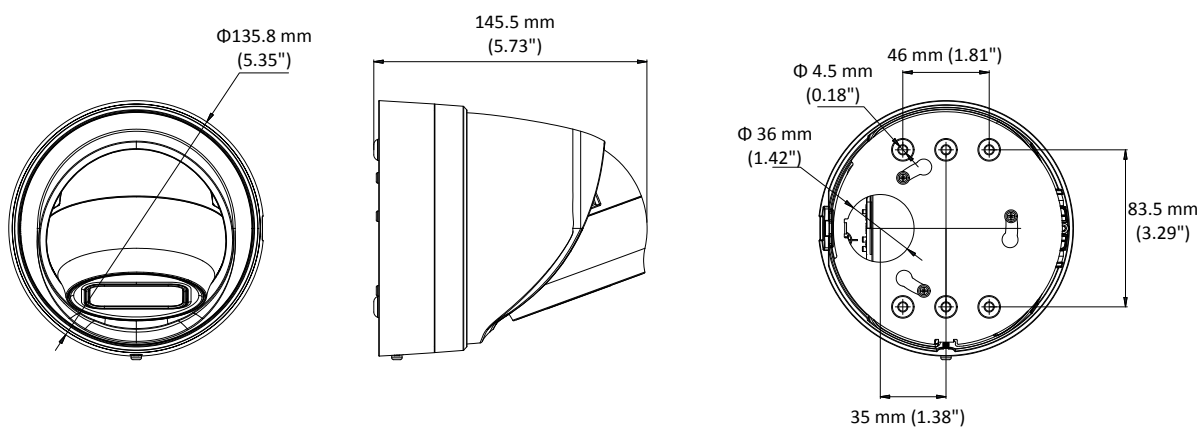

NC325-XDZ

5 MP WDR Vari-focal Network Turret Camera

Day/Night Switch	Auto/Schedule/Triggered by Alarm In
Network	
Network Storage	Support Micro SD/SDHC/SDXC card (128G), local storage and NAS (NFS,SMB/CIFS), ANR
Alarm Trigger	Motion detection, video tampering, network disconnected, IP address conflict, illegal login, HDD full, HDD error, Alarm input, Alarm output
Protocols	TCP/IP, ICMP, HTTP, HTTPS, FTP, DHCP, DNS, DDNS, RTP, RTSP, RTCP, PPPoE, NTP, UPnP, SMTP, SNMP, IGMP, 802.1X, QoS, IPv6, Bonjour
General Function	One-key reset, anti-flicker, three streams, heartbeat, password protection, privacy mask, watermark, IP address filter
API	ONVIF (PROFILE S, PROFILE G), PSIA, CGI, ISAPI
Simultaneous Live View	Up to 6 channels
User/Host	Up to 32 users 3 levels: Administrator, Operator and User
Client	iVMS-4200, iVMS-4500, iVMS-5200
Web Browser	IE8+, Chrome 31.0-44, Firefox 30.0-51, Safari 8.0+
Interface	
Audio	1 input (line in, 3.5 mm), 1 output(3.5 mm), single track
Communication Interface	1 RJ45 10M/100M self-adaptive Ethernet port
Alarm	1 input, 1 output (max. 12 VDC, 30 mA)
Video Output	1Vp-p composite output (75 Ω/BNC)
On-board storage	Built-in Micro SD/SDHC/SDXC slot, up to 128 GB
SVC	H.264 encoding supports
Reset Button	Support
Audio	
Environment Noise Filtering	Support
Audio Sampling Rate	16 kHz
General	
Operating Conditions	-30 °C to +60 °C (-22 °F to +140 °F), Humidity 95% or less (non-condensing)
Power Supply	12 VDC ± 25%, PoE (802.3af) Terminal block for DC input
Power Consumption and Current	12 VDC, 0.92A, max. 11W PoE (802.3af, 37V to 57V), 0.22A to 0.35A, max. 12.5W
Protection Level	IP67, IK10
Material	Metal
Dimensions	Φ 135.8 mm × 145.5 mm (Φ 5.35" × 5.73")
Weight	With Package: Approx. 1220 g (2.69 lb.) Camera: Approx. 1060 g (2.34 lb.)

Note: If the WDR and Rotation are both enabled, the frame rate of the main stream should not be more than 20.

NC325-XDZ

5MP WDR Vari-focal Network Turret Camera

Dimensions

Accessories

1273ZJ-135
Wall Mount