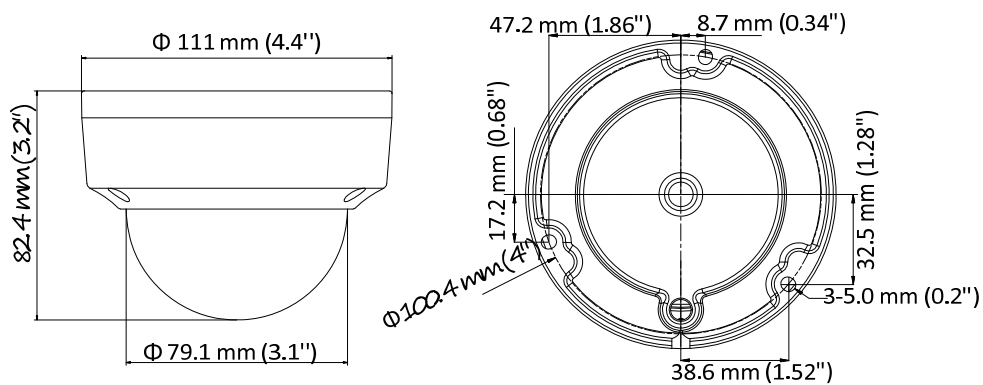

AC344-OD

2 MP Ultra Low-Light EXIR Dome Camera

Accessory