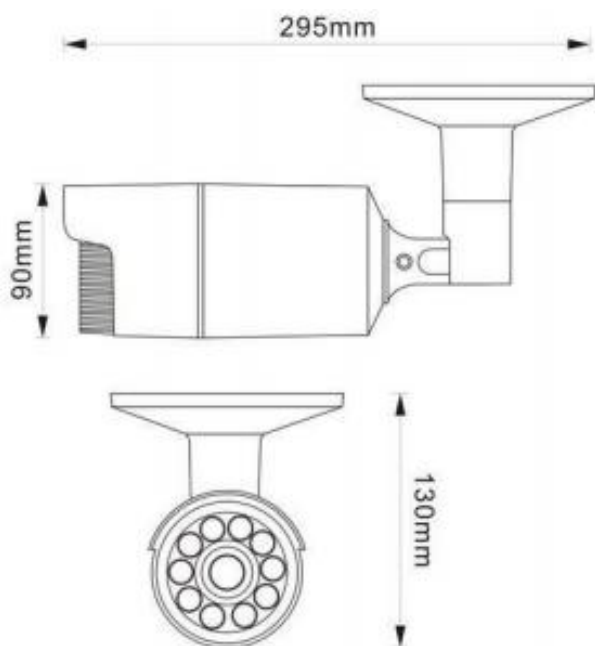

HDC-IR10/2.4M-Z-(W(B)

2.4Megapixel 1080P HD Motorized Vari Focal 4 In 1 Cameras

Dimensions (mm)

- 1.The factory default output TVI.
- 2.Long press the confirmation key switching TVI AHD CVI.

Winic Technologies USA Inc.

42 Central avenue, Farmingdale, New York 11735

Tel: +631-396-0800

Fax: +631-396-0805

Email:sales@winictech.com

www.winictech.com