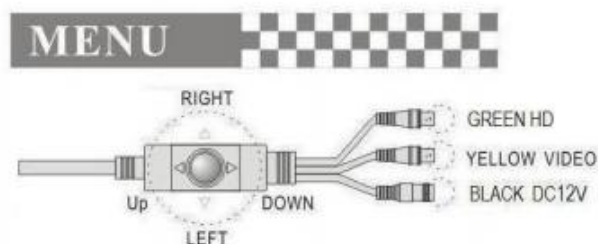

HDC-IR10/2.4M-Z-(W(B)

2.4Megapixel 1080P HD Motorized Vari Focal 4 In 1 Cameras

Dimensions (mm)

- 1.The factory default output TVI.
- 2.Long press the confirmation key switching TVI AHD CVI.

Winic Technologies USA Inc.

42 Central avenue, Farmingdale, New York 11735

Tel: +631-396-0800

Fax: +631-396-0805

Email:sales@winictech.com

www.winictech.com