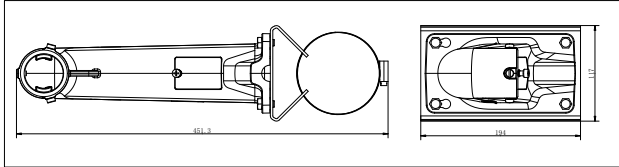

## Vertical Pole Mount Bracket

### Dimension:

### Parameters:

Model	1602ZJ-pole
Parameter	Vertical Pole Mount Bracket
Color	Hik white
Feature	Suitable for speed dome pendent mounting
Material	Aluminum & Steel
Dimension	117×194×451mm
Weight	2040g

### Notice:

- The bracket should be installed on plat wall
- The bracket is suitable for vertical pole mount of 67-127 mm diameter
- Load capacity of pole should be more than 3 times the weight of camera and bracket  
Load capacity of clamp is 30KG