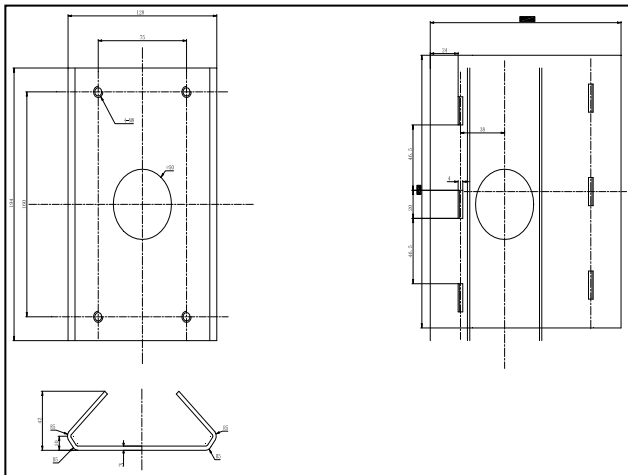

## Vertical Pole Mount Bracket

### Dimension:

### Parameters:

Model	1602ZJ-pole
Parameter	Vertical Pole Mount Bracket
Color	Hik white
Feature	Suitable for speed dome pendent mounting
Material	Aluminum & Steel
Dimension	117×194×451mm
Weight	2040g

### Notice:

- The bracket should be installed on plat wall
- The bracket is suitable for vertical pole mount of 67-127 mm diameter
- Load capacity of pole should be more than 3 times the weight of camera and bracket  
Load capacity of clamp is 30KG