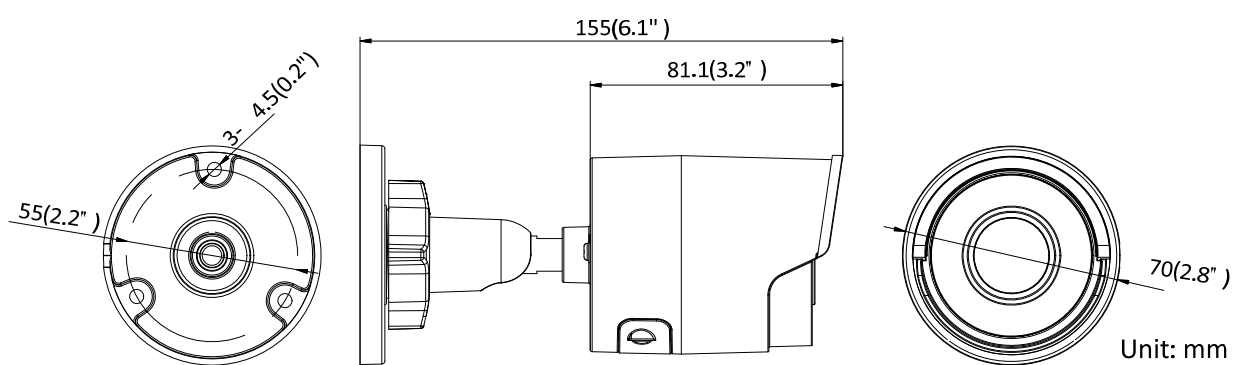

## 6 MP IR Fixed Bullet Network Camera

Image Enhancement	BLC/3D DNR
Image Settings	Rotate mode, saturation, brightness, contrast, sharpness adjustable by client software or web browser
Target Cropping	No
Day/Night Switch	Day/Night/Auto/Schedule
<b>Network</b>	
Network Storage	Support Micro SD/SDHC/SDXC card (128G), local storage and NAS (NFS,SMB/CIFS), ANR
Alarm Trigger	Motion detection, video tampering, network disconnected, IP address conflict, illegal login, HDD full, HDD error
Protocols	TCP/IP, ICMP, HTTP, HTTPS, FTP, DHCP, DNS, DDNS, RTP, RTSP, RTCP, PPPoE, NTP, UPnP, SMTP, SNMP, IGMP, 802.1X, QoS, IPv6, Bonjour
General Function	One-key reset, anti-flicker, three streams, heartbeat, mirror, password protection, privacy mask, watermark, IP address filter
API	ONVIF (PROFILE S, PROFILE G), ISAPI
Simultaneous Live View	Up to 6 channels
User/Host	Up to 32 users 3 levels: Administrator, Operator and User
Client	iVMS-4200, Hik-Connect, iVMS-5200
Web Browser	IE8+, Chrome 31.0-44, Firefox 30.0-51, Safari 8.0+
<b>Interface</b>	
Video Output	No
Communication Interface	1 RJ45 10M/100M self-adaptive Ethernet port
On-board Storage	Built-in microSD/SDHC/SDXC slot, up to 128 GB
SVC	H.264 and H.265 encoding support
Reset Button	Yes
<b>General</b>	
Operating Conditions	-30 °C to +60 °C (-22 °F to +140 °F), Humidity 95% or less (non-condensing)
Power Supply	12 VDC ± 25%, Φ 5.5mm coaxial power plug PoE(802.3af, class 3)
Power Consumption and Current	12 VDC, 0.4 A, max. 6W PoE: (802.3af, 36V to 57V), 0.2 A to 0.1 A, max. 7.5W
Protection Level	IP67
Material	Metal
Dimensions	Camera: Φ 70 mm × 155 mm (Φ 2.8" × 6.1") Package: 216 × 121 × 118 mm (8.5" × 4.8" × 4.7")
Weight	Camera: approx. 410 g (0.9 lb.)

### Dimensions