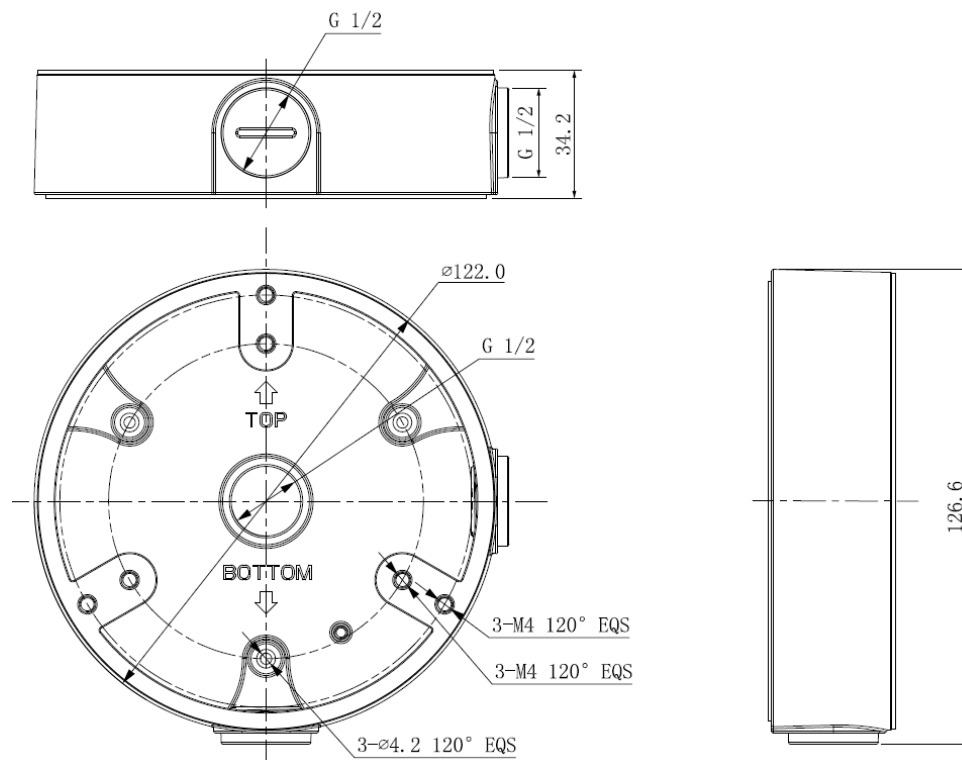

### Specifications

<b>Model</b>	<b>AB1240</b>
<b>General</b>	
Material	Aluminum
Dimension	φ122.0x34.2mm
Inch Thread	M20(G1/2")
Operating Temperature	-40°C ~60°C
Humidity	0~90% RH
Load Bearing	1.0Kg
Weight	0.24Kg
Color	White
Applicable Model	Please see "Accessory Selection"

## Dimensions (mm)