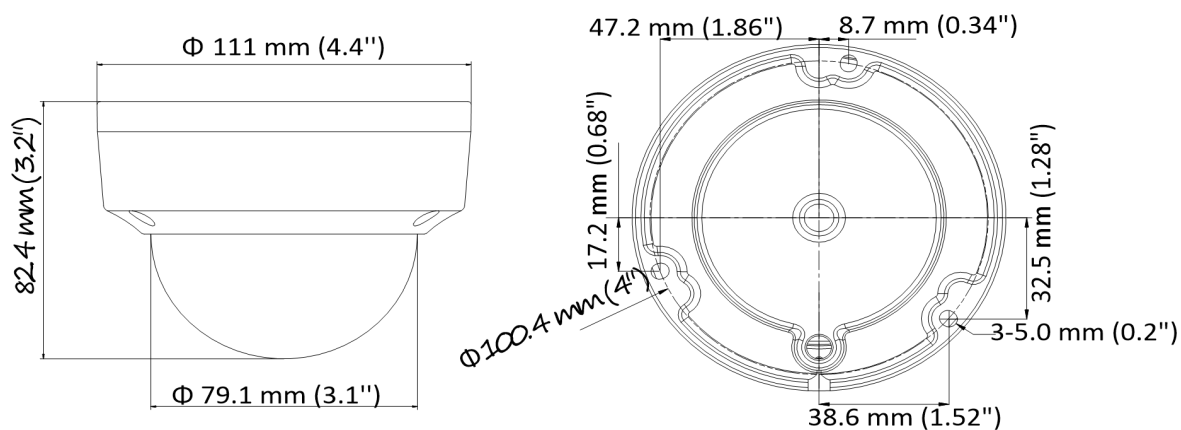

AC306-OD 3.6mm

5.0 MP Ultra-Low Light EXIR Dome Camera

Specification

Camera	
Image Sensor	5 MP CMOS image sensor
Resolution	2560 (H) × 1944 (V)
Min. illumination	Color: 0.008 Lux @ (F1.2, AGC ON), 0 Lux with IR
Shutter Time	PAL: 1/25 s to 1/50, 000 s NTSC: 1/30 s to 1/50, 000 s
Lens	3.6 mm fixed focal lens
Horizontal Field of View	70° (3.6 mm)
Lens Mount	M12
Day & Night	ICR
Angle Adjustment	Pan: 0° to 355°; Tilt: 0° to 75°; Rotate: 0° to 355°
Synchronization	Internal synchronization
Frame Rate	2560 × 1944 @ 20fps
Menu	
AGC	Support
D/N Mode	Auto/Color/BW (Black and White)
White Balance	ATW/MWB
BLC	Support
DWDR (Digital Wide Dynamic Range)	Support
Language	English, Chinese
Functions	Brightness, Sharpness, Digital noise reduction, Mirror, Smart IR
Interface	
Video Output	1 HD analog output
General	
Operating Conditions	-40 °C to 60 °C (-40 °F to 140 °F), humidity: 90% or less (non-condensation)
Power Supply	12 V DC ± 25%
Power Consumption	Max. 3 W
Protection Level	IP67, IK10
Material	Metal
IR Range	Up to 20 m
Communication	Up the coax, Protocol: HIKVISION-C (TVI output)
Dimensions	Φ 111 mm × 82.4 mm (Φ 4.4" × 3.2")
Weight	Approx. 350 g (0.77 lb.)

AC306-OD 3.6mm

5.0 MP Ultra-Low Light EXIR Dome Camera

Dimension

Accessory

1259ZJ
Inclined Ceiling Mounting Bracket

1271ZJ-110
Pendant Mounting Bracket

1272ZJ-110B
Wall Mounting Bracket

1275ZJ
Vertical pole mounting Bracket