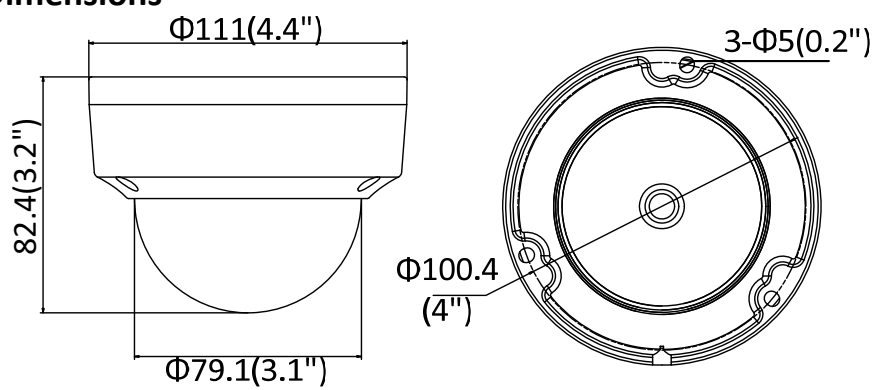

NC324-TDG 2.8MM

4 MP IR Fixed Dome Network Camera

Dimensions

Unit: mm

Accessories

1259ZJ

1272ZJ-110

1272ZJ-110B

1271ZJ-110

1280ZJ-DM18

1276ZJ

1275ZJ

1250ZJ