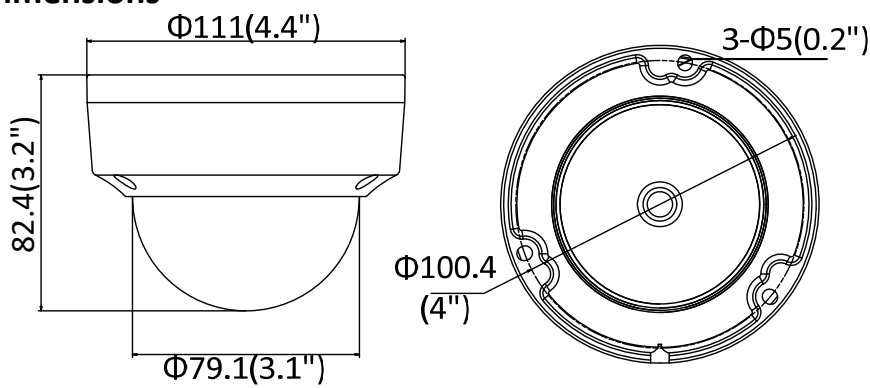

NC324-TDG 4MM

4 MP IR Fixed Dome Network Camera

Dimensions

Unit: mm

Accessories

1259ZJ

1272ZJ-110

1272ZJ-110B

1271ZJ-110

1280ZJ-DM18

1276ZJ

1275ZJ

1250ZJ