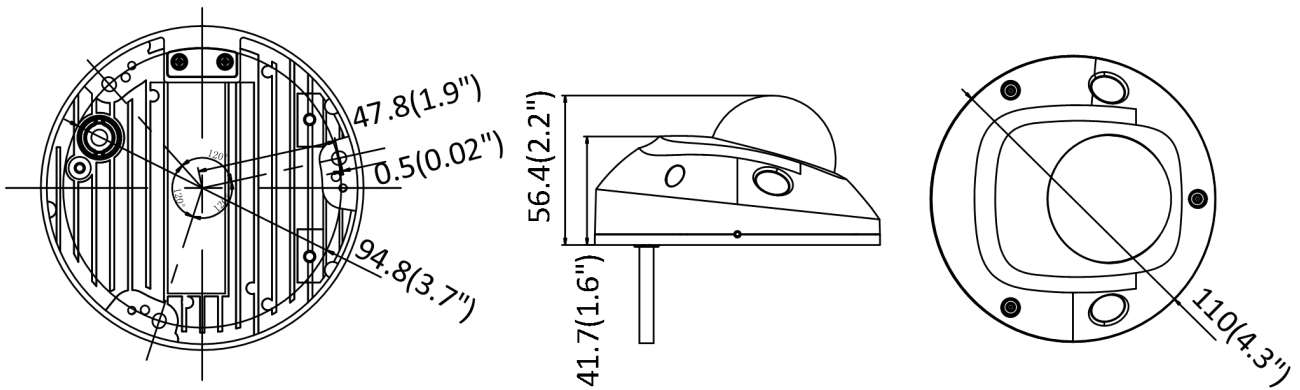

NC324-WDA 2.8MM

4 MP EXIR Fixed Mini Dome Network Camera

Accessories