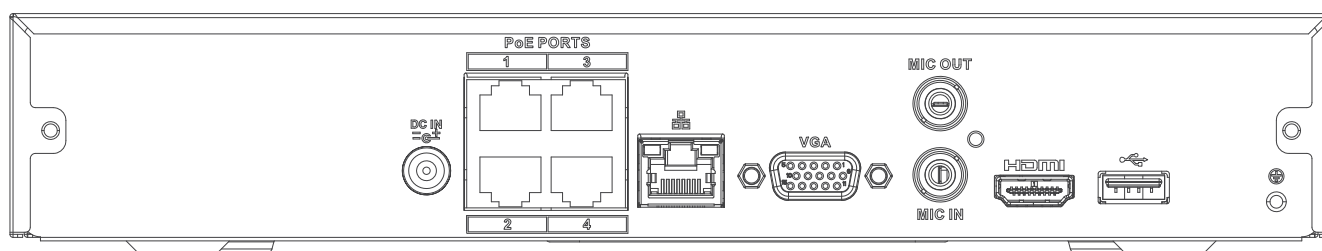

Certifications

CE	EN55032, EN55024, EN50130-4, EN60950-1
FCC	Part 15 Subpart B, ANSI C63.4-2014
UL	UL60950-1

NVR421HP4-4-4K

4 Channel Compact 1U 4PoE 4K&H.265 Lite Network Video Recorder

Rear Panel

Dimensions (mm)