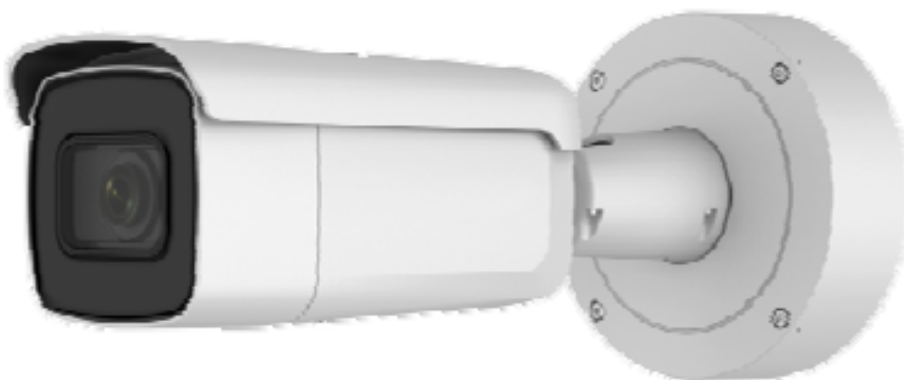

### 8 MP WDR Vari-focal Network Bullet Camera

#### Key Features

- 1/2.5" Progressive Scan CMOS
- 3840 × 2160 resolution
- H.265, H.265+
- 120dB WDR
- IP67, IK10
- BLC/3D DNR/ROI
- Smart encoding: Support low bit rate, low latency
- 4 behavior analyses and face detection