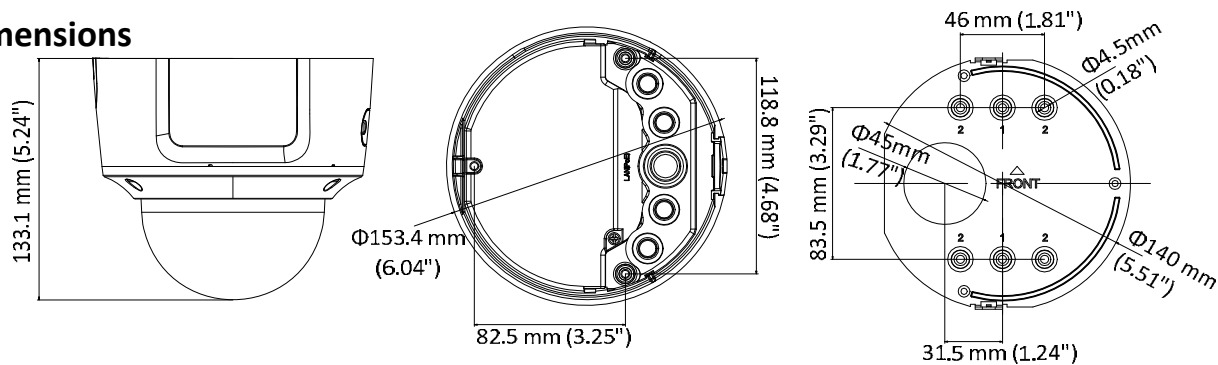

NC328-VDZ

8 MP WDR Vari-focal Network Dome Camera

Day/Night Switch	Auto/Schedule/Triggered by Alarm In
Network	
Network Storage	Support Micro SD/SDHC/SDXC card (128G), local storage and NAS (NFS,SMB/CIFS), ANR
Alarm Trigger	Motion detection, video tampering, network disconnected, IP address conflict, illegal login, HDD full, HDD error, Alarm input, Alarm output
Protocols	TCP/IP, ICMP, HTTP, HTTPS, FTP, DHCP, DNS, DDNS, RTP, RTSP, RTCP, PPPoE, NTP, UPnP, SMTP, SNMP, IGMP, 802.1X, QoS, IPv6, Bonjour
General Function	One-key reset, anti-flicker, three streams, heartbeat, password protection, privacy mask, watermark, IP address filter
API	ONVIF (PROFILE S, PROFILE G), PSIA, CGI, ISAPI
Simultaneous Live View	Up to 6 channels
User/Host	Up to 32 users 3 levels: Administrator, Operator and User
Client	iVMS-4200, iVMS-4500, iVMS-5200
Web Browser	IE8+, Chrome 31.0-44, Firefox 30.0-51, Safari 8.0+
Interface	
Audio	1 input (line in, 3.5 mm), 1 output(3.5 mm), single track
Communication Interface	1 RJ45 10M/100M self-adaptive Ethernet port
Alarm	1 input, 1 output (max. 12 VDC, 30 mA)
Video Output	1Vp-p composite output (75 Ω/BNC)
On-board storage	Built-in Micro SD/SDHC/SDXC slot, up to 128 GB
SVC	H.264 encoding supports
Reset Button	Support
Audio	
Environment Noise Filtering	Support
Audio Sampling Rate	16 kHz
General	
Operating Conditions	-30 °C to +60 °C (-22 °F to +140 °F), Humidity 95% or less (non-condensing)
Power Supply	12 VDC ± 25%, PoE (802.3af) Terminal block for DC input
Power Consumption and Current	12 VDC, 0.95A, max. 11.5W PoE (802.3af, 37V to 57V), 0.1A to 0.3A, max. 12.9W
Protection Level	IP67, IK10
Material	Metal
Dimensions	Φ153.4 × 133.1 mm (Φ6.04" × 5.24")
Weight	Camera: 1287 g (2.84 lb.)

NC328-VDZ

8 MP WDR Vari-focal Network Dome Camera

Dimensions

Accessories

1271ZJ-155
Pendant Mount

1273ZJ-155
Wall Mount