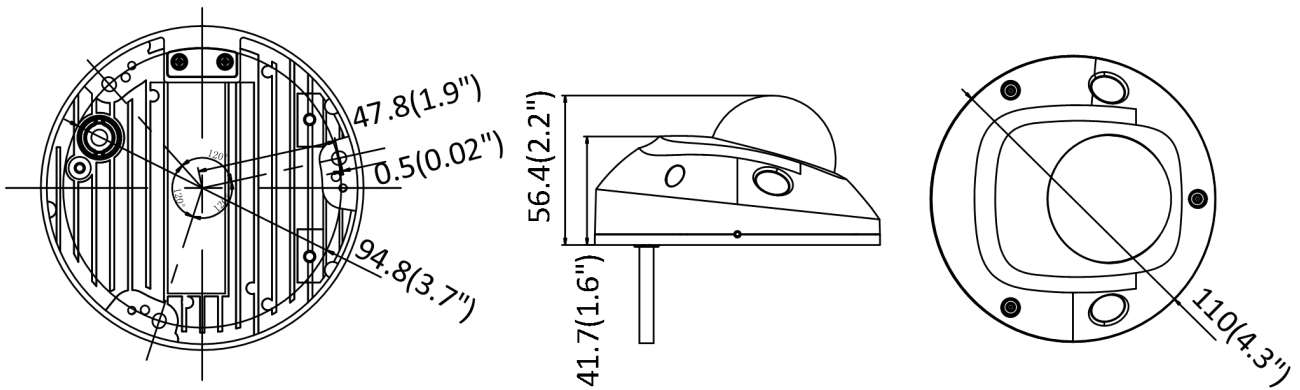

NC324-WDA 2.8MM

4 MP EXIR Fixed Mini Dome Network Camera

Accessories

Junction Box