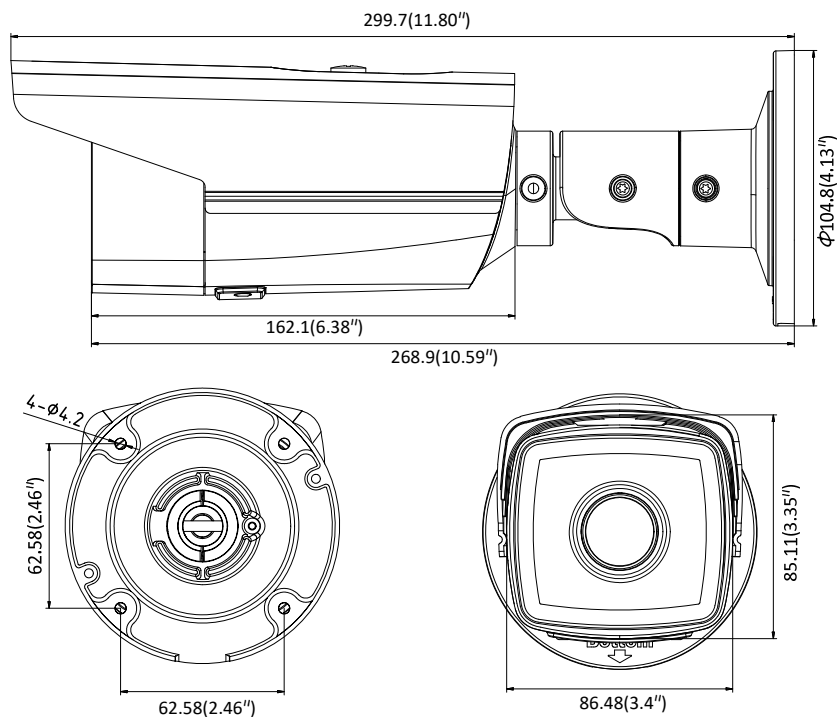

## 8 MP Network Bullet Camera

General Function	One-key Reset, Anti-Flicker, Heartbeat, Mirror, Password Protection, Privacy Mask, Watermark, IP Address Filter
<b>Interface</b>	
Communication Interface	1 RJ45 10M/100M self-adaptive Ethernet port
On-board Storage	Built-in microSD/SDHC/SDXC slot, up to 128 GB
<b>Smart Feature-set</b>	
Behavior Analysis	Line crossing detection, intrusion detection, unattended baggage detection, object removal detection
Line Crossing Detection	Cross a pre-defined virtual line, up to 1 pre-defined virtual lines supported
Intrusion Detection	Enter and loiter in a pre-defined virtual region, up to 1 pre-defined virtual regions supported
Object Removal Detection	Objects removed from the pre-defined region, such as the exhibits on display.
Unattended Baggage Detection	Objects left over in the pre-defined region such as the baggage, purse, dangerous materials
Face Detection	Human face appears in the image can be detected and trigger linkage method
<b>General</b>	
Operating Conditions	-30 °C to +60 °C (-22 °F to +140 °F), Humidity 95% or less (non-condensing)
Power Supply	12 VDC ± 25%, PoE(802.3af 42.5 – 57 V, class 3)
Power Consumption	12 VDC ± 25%, 7.5W; PoE, 9.5W
IR Range	Up to 50 m
Protection Level	IP67
Dimensions	Camera: $\Phi 104.8 \times 299.7$ mm ( $\Phi 4.13'' \times 11.8''$ ) Package: $386 \times 156 \times 155$ mm ( $15.2'' \times 6.14'' \times 6.1''$ )
Weight	1200 g (2.65 lb.)

### Dimensions

Unit: mm