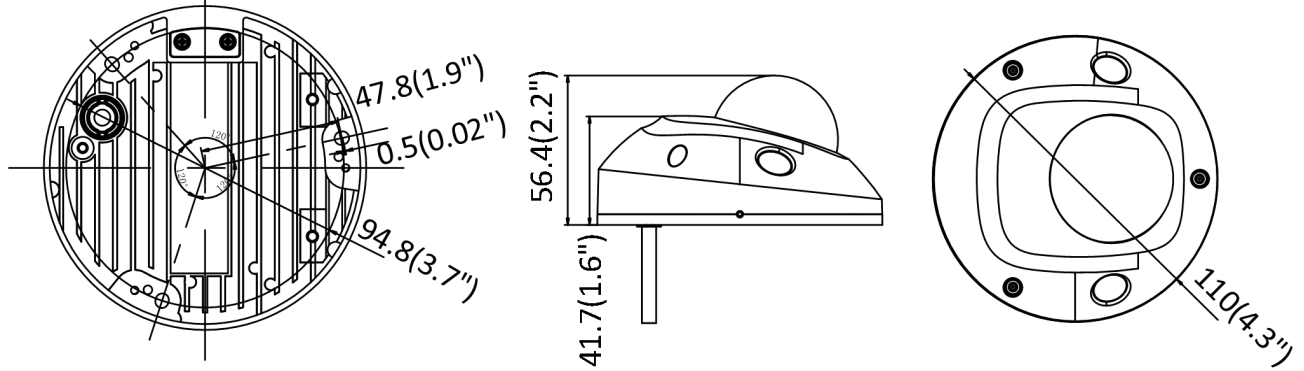

NC326-WDC 2.8mm

6 MP IR Fixed Mini Dome Network Camera

Dimensions

Accessories

Junction Box