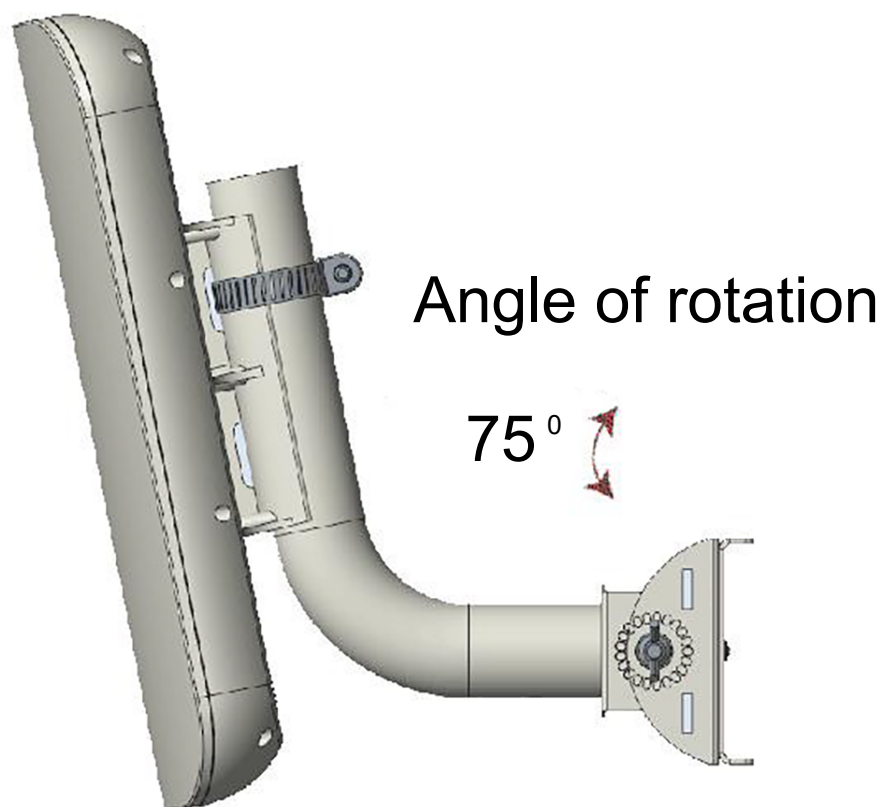

## Specification

Material: Iron (white sandblasted)

Size: 208\*185MM

Weight: 0.5kg

## Packing list

Bracket 03.....1unit

# PROBE

Installation display (Way: wall hanging, pole holding)

**PROBEVISION**

42 Central Ave

Farmingdale, New York 11735