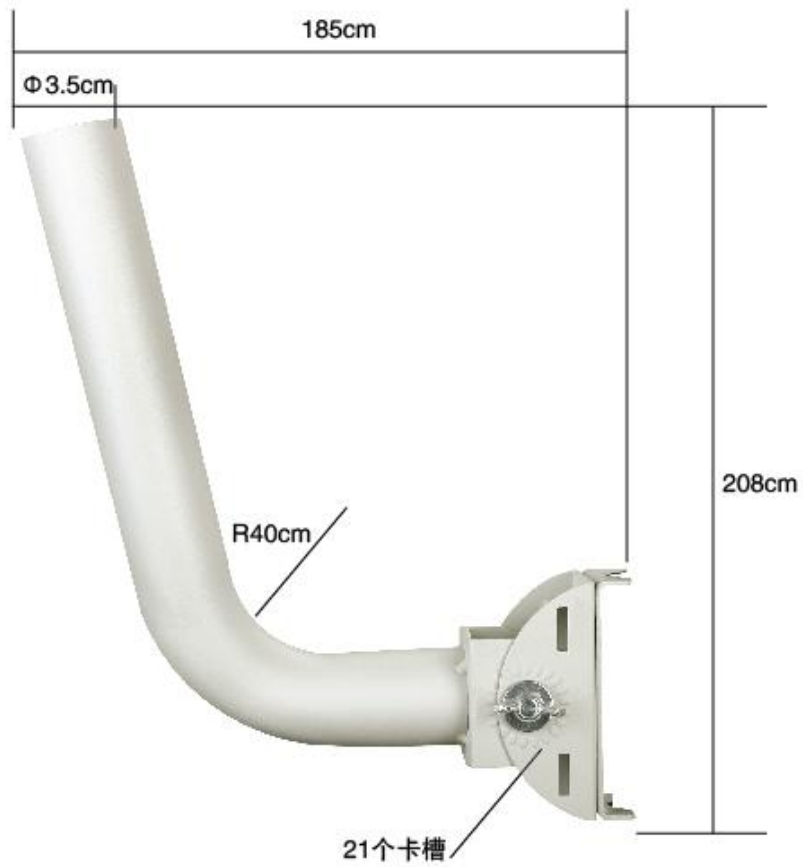

# PB-APB03

Pole Mount for PB-AP300-5

PROBE

Pole Mount for PB-AP300-5

DATE: 2019

# PB-APB03

Pole Mount for PB-AP300-5

PROBE

# PB-APB03

Pole Mount for PB-AP300-5

## Specification

Material: Iron (white sandblasted)

Size: 208\*185MM

Weight: 0.5kg