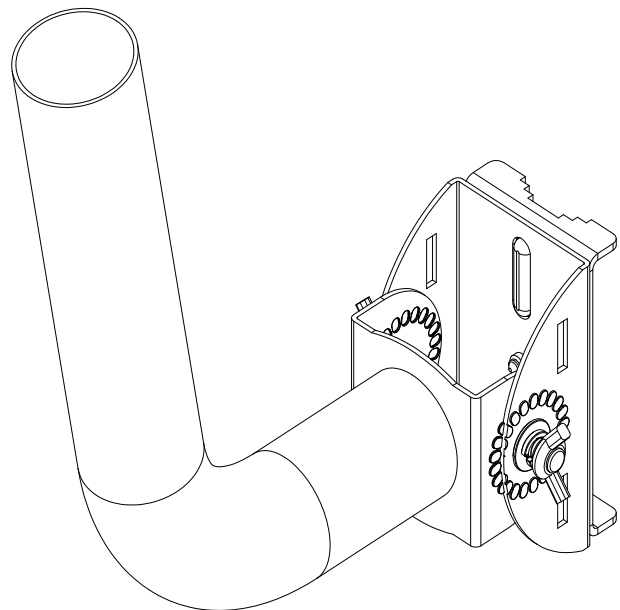

Packing list

Bracket 03.....1unit