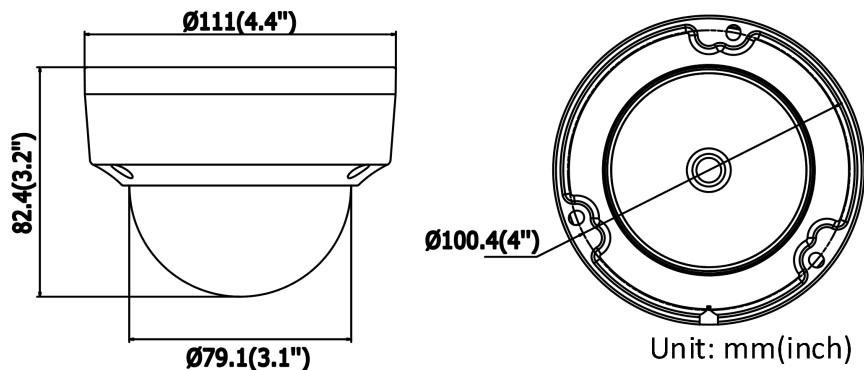

NC334-TD 2.8MM

4 MP IR Fixed Dome Network Camera

Dimensions

Accessories