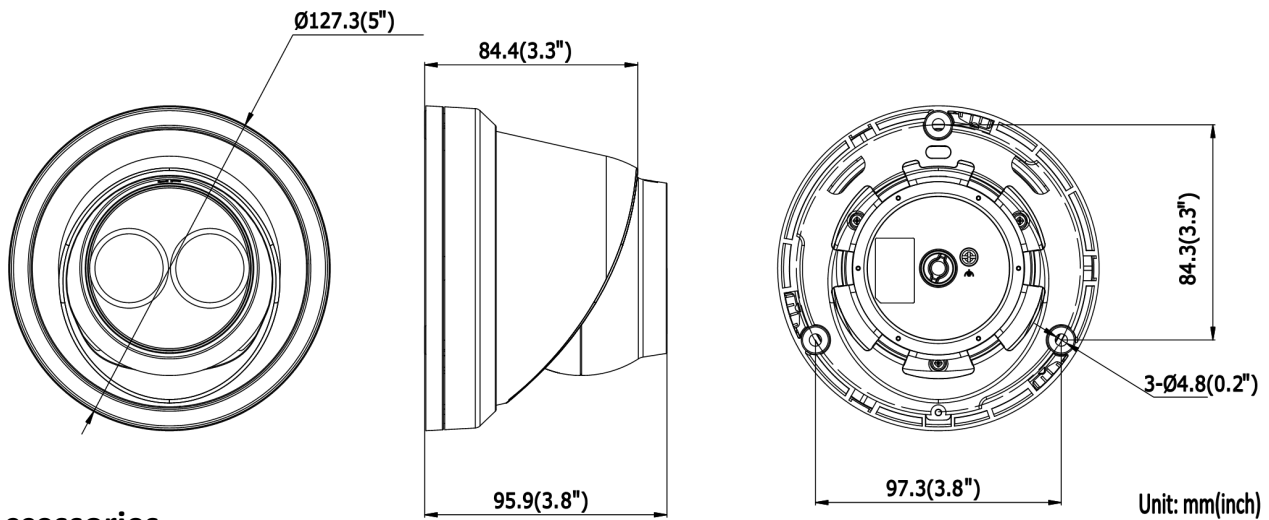

## 4 MP IR Fixed Turret Network Camera

Image Enhancement	BLC/3D DNR/HLC
Image Settings	Rotate mode, saturation, brightness, contrast, sharpness, and white balance adjustable by client software or web browser
Target Cropping	No
SVC	H.264 and H.265 encoding support
Day/Night Switch	Day/Night/Auto/Schedule
<b>Network</b>	
Network Storage	Support microSD/SDHC/SDXC card (128G), local storage and NAS (NFS, SMB/CIFS), ANR
Alarm Trigger	Motion detection, video tampering, network disconnected, IP address conflict, illegal login, HDD full, HDD error
Protocols	TCP/IP, ICMP, HTTP, HTTPS, FTP, DHCP, DNS, DDNS, RTP, RTSP, RTCP, PPPoE, NTP, UPnP, SMTP, SNMP, IGMP, 802.1X, QoS, IPv6, Bonjour
General Function	One-key reset, anti-flicker, three streams, heartbeat, mirror, password protection, privacy mask, watermark, IP address filter
API	ONVIF (PROFILE S, PROFILE G), ISAPI
Simultaneous Live View	Up to 6 channels
User/Host	Up to 32 users 3 levels: Administrator, Operator and User
Client	CMS, Guarding Vision, Guarding Expert
Web Browser	IE8+, Chrome 31.0-44, Firefox 30.0-51, Safari 8.0+
<b>Interface</b>	
Video Output	No
Communication Interface	1 RJ45 10M/100M self-adaptive Ethernet port
On-board storage	Built-in microSD/SDHC/SDXC slot, up to 128 GB
Reset Button	Yes
<b>General</b>	
Operating Conditions	-30 °C to +60 °C (-22 °F to +140 °F), humidity 95% or less (non-condensing)
Power Supply	12 VDC ± 25%, $\Phi$ 5.5 mm coaxial plug power PoE(802.3af, class 3)
Power Consumption and Current	12 VDC, 0.5 A, max. 6 W PoE (802.3af, 36V to 57V), 0.3 A to 0.2 A, max. 7.5 W
Protection Level	IP67
Material	Metal
Dimensions	Camera: $\Phi$ 127.3 × 95.9 mm ( $\Phi$ 5" × 3.8") Package: 150 × 150 × 141 mm (5.9" × 5.9" × 5.6")
Weight	Camera: 620 g (1.4 lb.)

### Dimensions