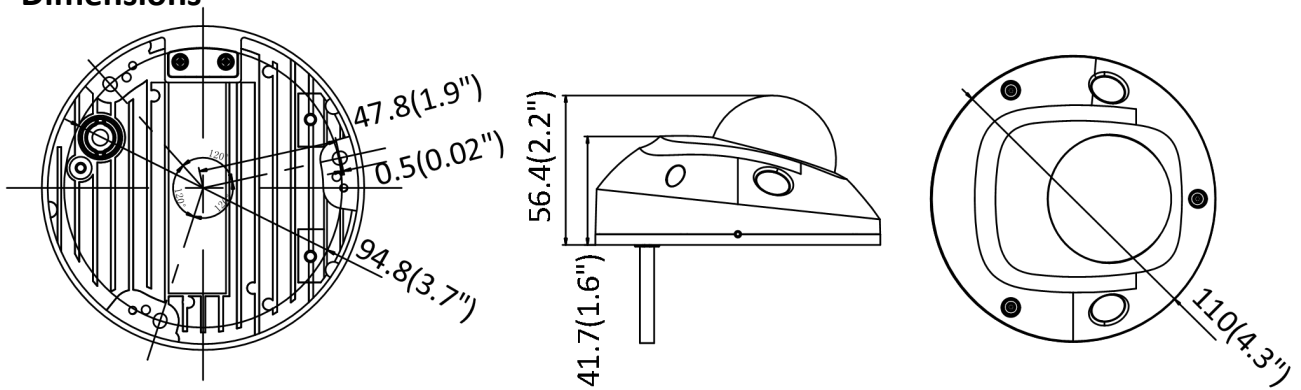

NC324-WDC

4 MP IR Fixed Mini Dome WIFI Network Camera

Dimensions

Accessories

1280ZJ-DM22

Junction Box