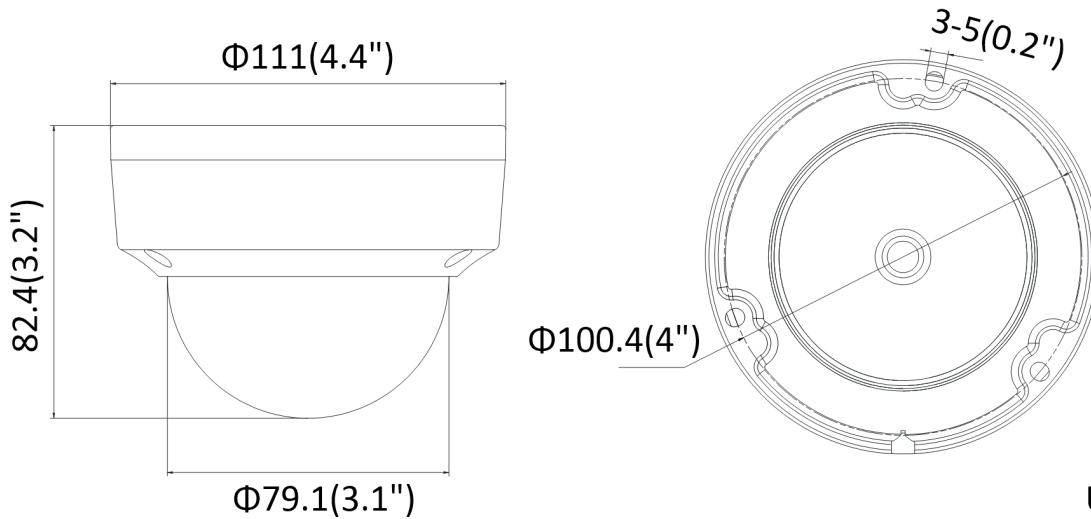

NC322-TD 2.8mm

2 MP IR Fixed Dome Network Camera

Dimensions

Unit: mm

Accessories

1276ZJ
Corner Mount