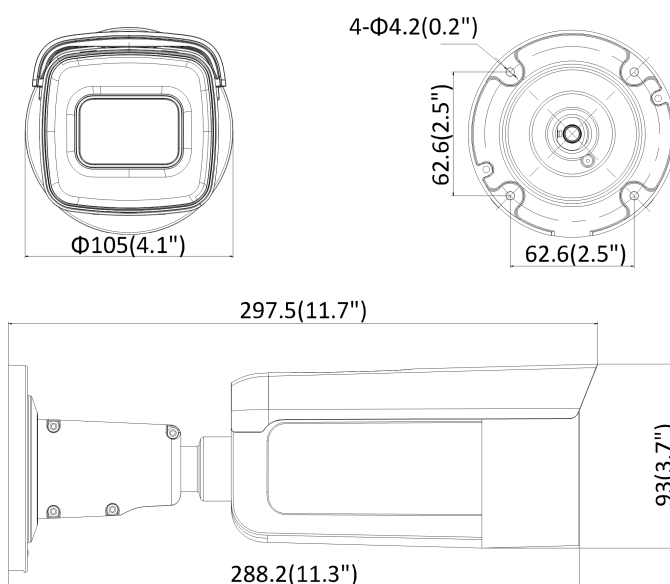

## AcuSense 4 MP IR Varifocal Bullet Network Camera

Audio Compression	G.711/G.722.1/G.726/MP2L2/PCM
Audio Bit Rate	64Kbps(G.711)/16Kbps(G.722.1)/16Kbps(G.726)/32-160Kbps(MP2L2)
<b>Network</b>	
Network Storage	Support micro SD/SDHC/SDXC card (128G) local storage, NAS (NFS,SMB/CIFS), ANR
Alarm Trigger	Tampering alarm, network disconnected, IP address conflict, illegal login, HDD full, HDD error
Protocols	TCP/IP, ICMP, HTTP, HTTPS, FTP, DHCP, DNS, DDNS, RTP, RTSP, RTCP, PPPoE, NTP, UPnP, SMTP, SNMP, IGMP, 802.1X, QoS, IPv6, UDP, Bonjour
General Function	One-key reset, anti-flicker, heartbeat, mirror, password protection, privacy mask, watermark, IP address filtering
Firmware Version	V5.5.63
API	ONVIF (PROFILE S, PROFILE G), ISAPI
Simultaneous Live View	Up to 6 channels
User/Host	Up to 32 users 3 levels: Administrator, Operator and User
Client	Guarding Vision, CMS
Web Browser	Plug-in required live view: IE8+, Chrome 31.0-44, Firefox 30.0-51, Safari 8.0+ Plug-in free live view: Chrome 45.0+, Firefox 52.0+
<b>Interface</b>	
Communication Interface	1 RJ45 10M/100M self-adaptive Ethernet port
On-board Storage	Built-in micro SD/SDHC/SDXC slot, up to 128 GB
SVC	H.265 encoding and H.264 encoding support
Reset Button	Yes
Audio (-S)	1 audio input (line in), 1 audio output (line out), mono sound
Alarm (-S)	1 alarm input, 1 alarm output
<b>General</b>	
Operating Conditions	-30 °C to +60 °C (-22 °F to +140 °F), humidity 95% or less (non-condensing)
Power Supply	12 VDC ± 25%, 5.5 mm coaxial power plug PoE (802.3at, class 4)
Power Consumption and Current	12 VDC, 1.3 A, max. 15.5 W PoE: (802.3at, 42.5 VDC to 57 VDC), 0.5 A to 0.3 A, max. 19 W
Protection Level	IP67, IK10
Material	Front cover & back cover: metal
Dimensions	Camera: Φ 105 × 297.5 mm (Φ 4.1" × 11.7")
Weight	Camera: 1400 g (3.1 lb.) With package: 1750 g (3.9 lb.)

### Dimension

Unit: mm(inch)