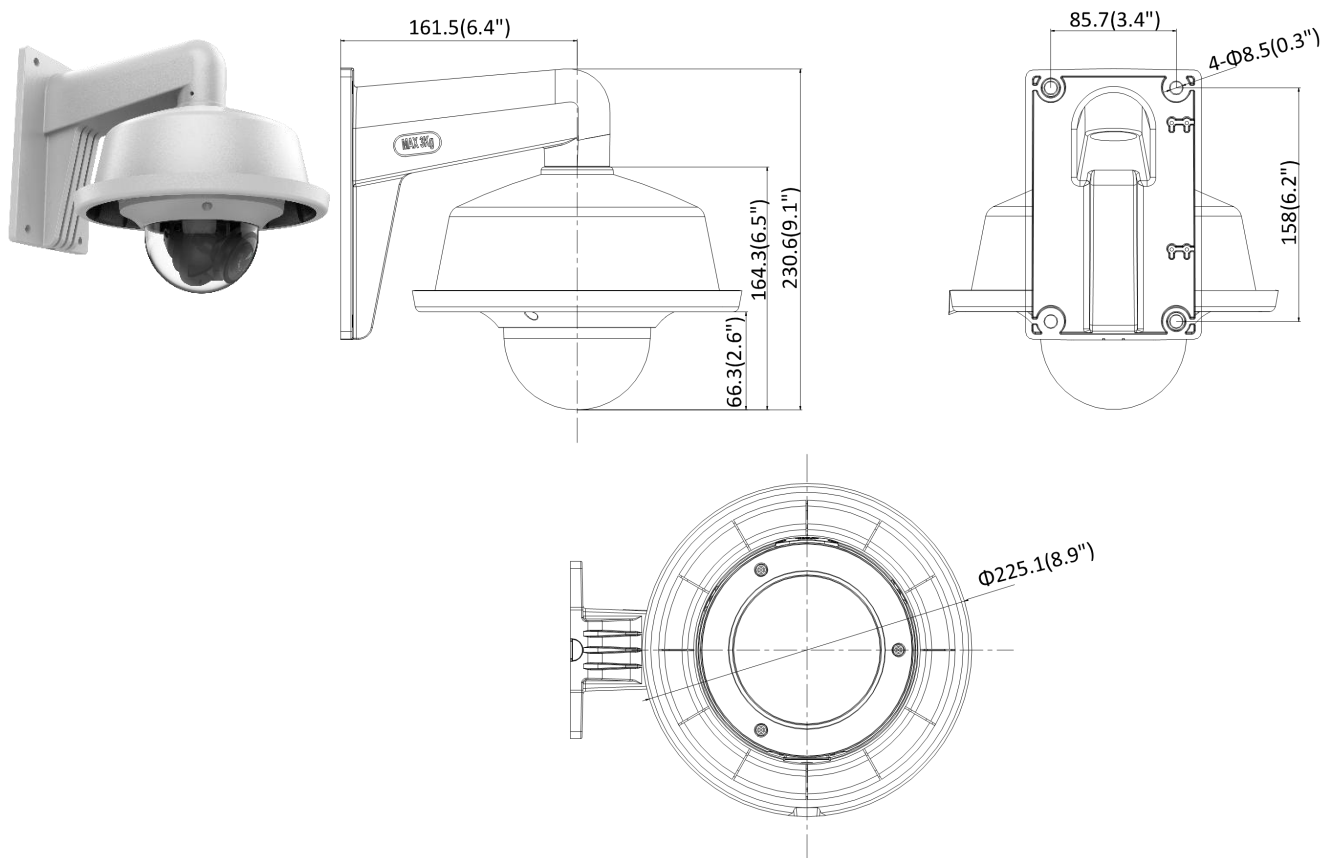

NC344-VDZ

AcuSense 4 MP IR Varifocal Dome Network Camera

Dimension

Camera:

Wall Mounting with the Bracket (1473ZJ-155 and 1253ZJ-L):

Pendant Mounting with the Bracket (1471ZJ-155 and 1253ZJ-L):

NC344-VDZ

AcuSense 4 MP IR Varifocal Dome Network Camera