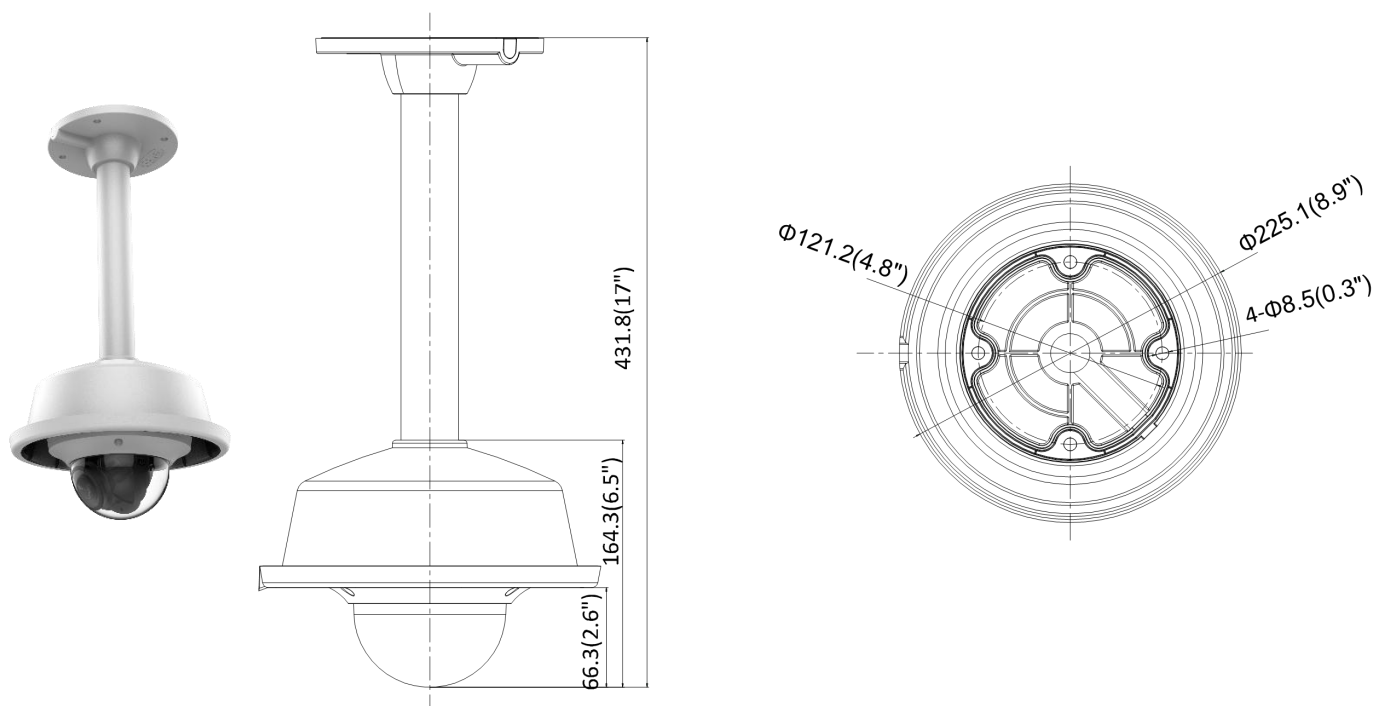

NC344-VDZ

AcuSense 4 MP IR Varifocal Dome Network Camera

Dimension

Camera:

Wall Mounting with the Bracket (1473ZJ-155 and 1253ZJ-L):

Pendant Mounting with the Bracket (1471ZJ-155 and 1253ZJ-L):

NC344-VDZ

AcuSense 4 MP IR Varifocal Dome Network Camera