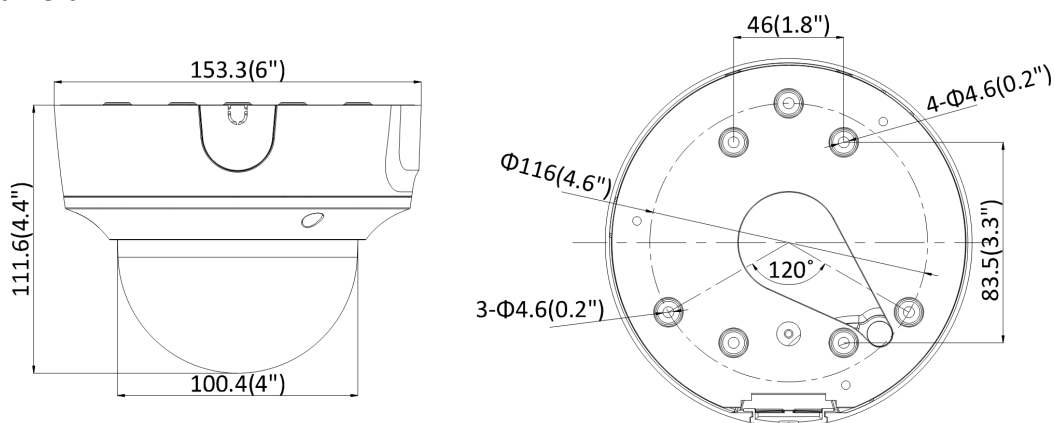

NC344-VDZ

AcuSense 4 MP IR Varifocal Dome Network Camera

Dimension

Camera:

Wall Mounting with the Bracket (1473ZJ-155 and 1253ZJ-L):