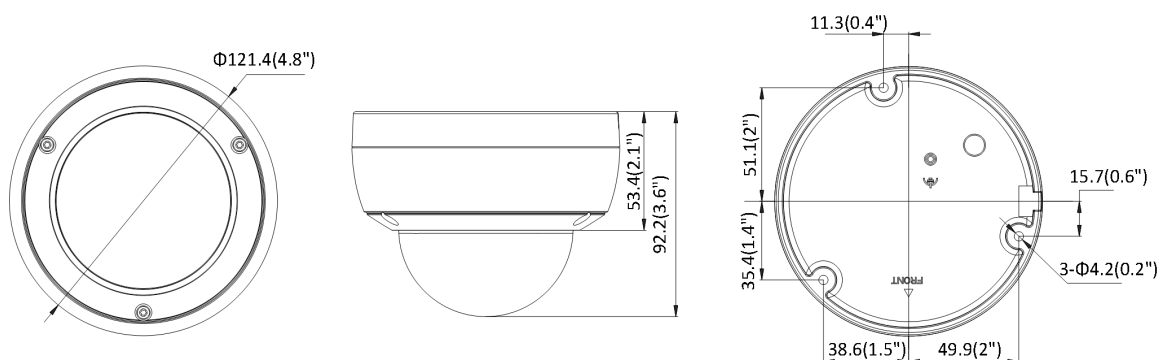

NC344-TD 2.8MM

AcuSense 4 MP IR Fixed Dome Network Camera

Dimension

Camera:

Wall Mounting with the Bracket (1272ZJ-120 and 1253ZJ-M):