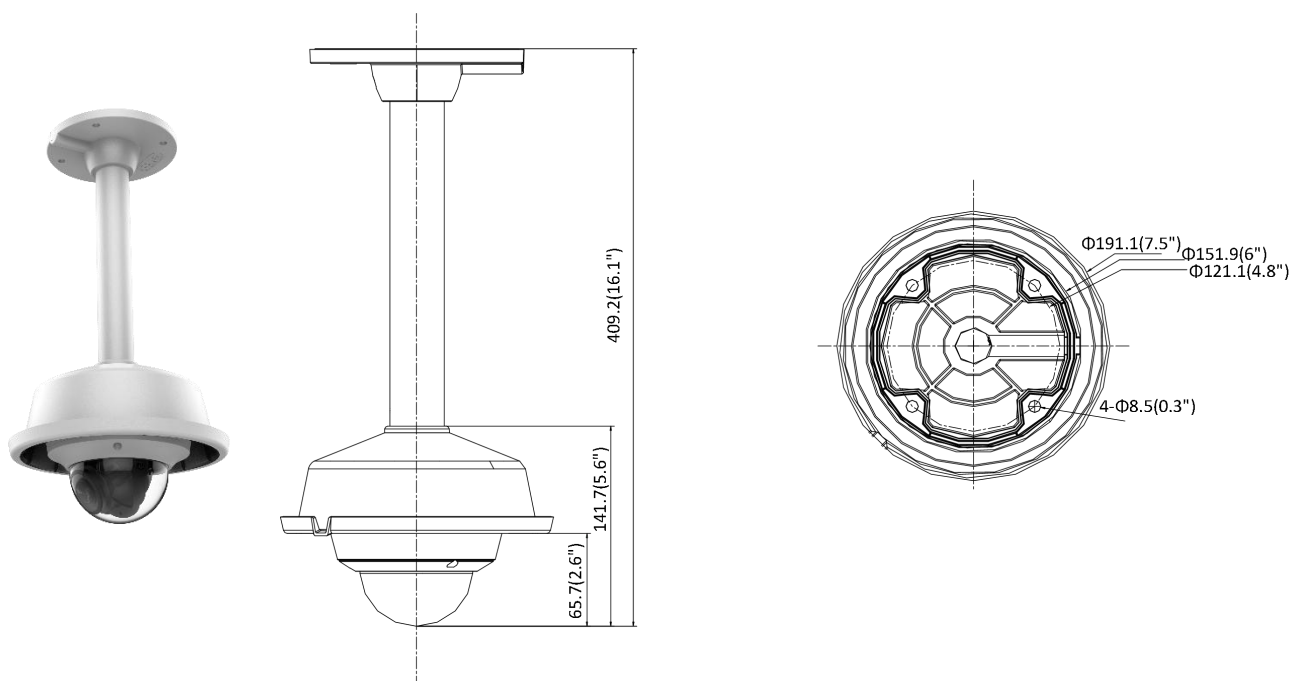

NC344-TD 2.8MM

AcuSense 4 MP IR Fixed Dome Network Camera

Dimension

Camera:

Wall Mounting with the Bracket (1272ZJ-120 and 1253ZJ-M):

NC344-TD 2.8MM

AcuSense 4 MP IR Fixed Dome Network Camera

Pendant Mounting with the Bracket (1271ZJ-120 and 1253ZJ-M): Unit: mm(inch)