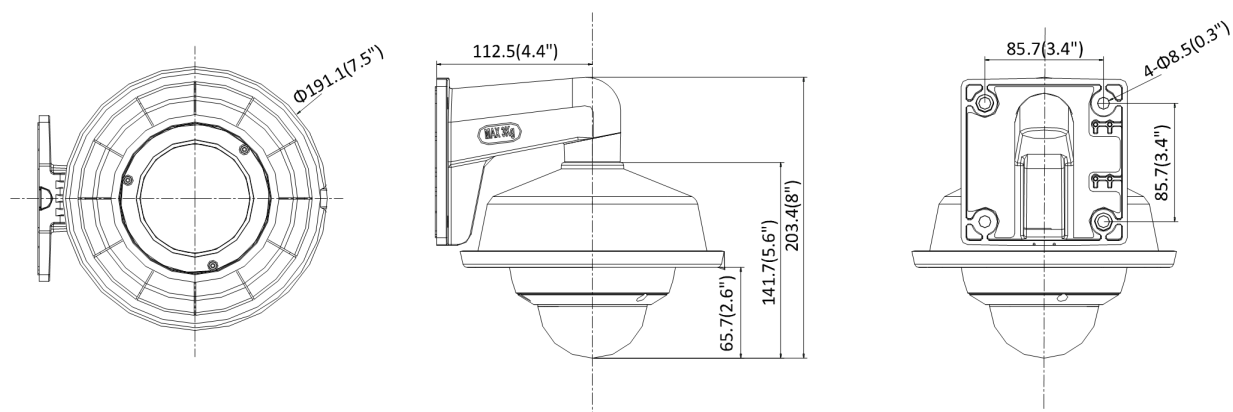

NC344-TD 2.8MM

AcuSense 4 MP IR Fixed Dome Network Camera

Dimension

Camera:

Wall Mounting with the Bracket (1272ZJ-120 and 1253ZJ-M):