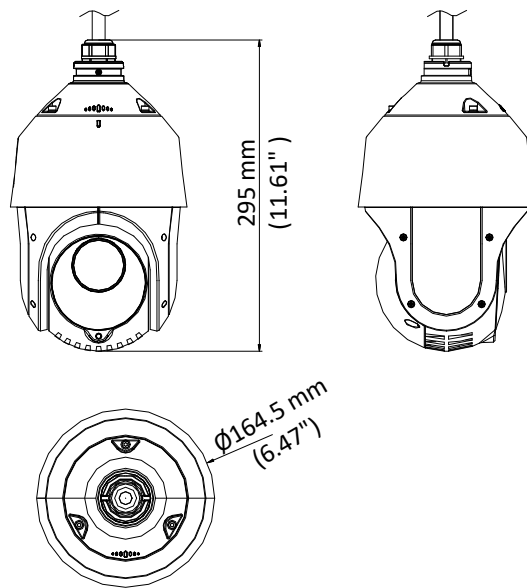

## 2 M PIR Turbo 4-Inch Speed Dome

<b>Infrared</b>	
IR Distance	Up to 100 m
IR Intensity	Automatically adjusted depending on the zoom ratio
<b>Input/Output</b>	
Video Output	1 turbo 1080p output/1 CVBS output, (NTSC or PAL composite, BNC)
RS-485 Interface	Half-duplex mode Self-adaptive HIKVISION, Pelco-P, Pelco-D protocol
UTC function	UTC protocol (or HIKVISION-C protocol in previous DVR)
<b>General</b>	
Menu Language	English
Power	12 VDC Max.20 W (IR:7 W)
Working Temperature	-30° C to 65° C (-22° F to 149° F)
Working Humidity	90% or less
Protection Level	IP66 standard (outdoor dome) TVS 4,000 V lightning protection, surge protection and voltage transient protection
Mounting	Various mounting modes optional
Dimension	Ø 164.5 mm × 295 mm (Ø 6.47" × 11.61")
Weight (approx.)	2 Kg (4.41 lb.)

### Dimensions