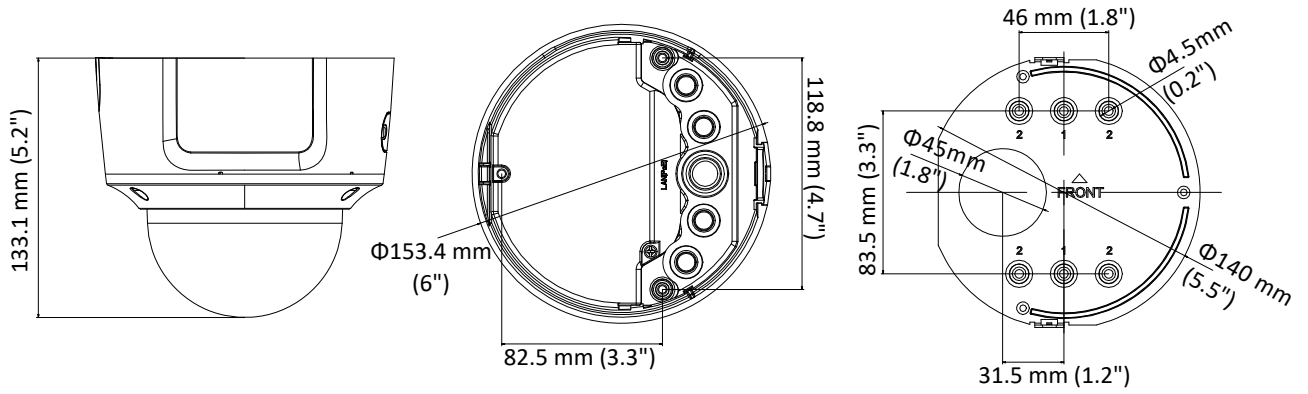

NC326-VDZ

6 MP IR VF Dome Network Camera

Dimensions

Accessories

1475ZJ-SUS
Vertical Pole Mount

1476ZJ-SUS
Corner Mount