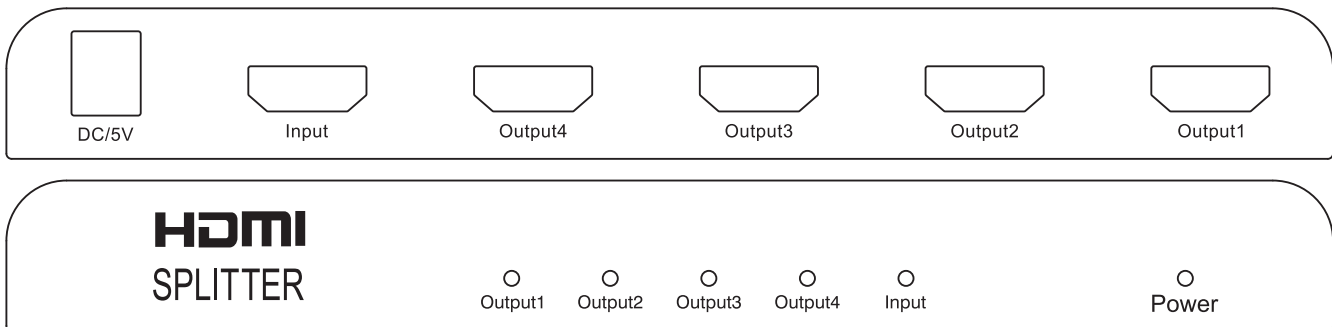

This hdmi 4K 1x4 splitter use a single HDMI source,accessing to multiple HDMI sinks .It allows one HDMI device to be split easily to four HDMI compatible monitors or projectors.In addition , It can also be placed at the end of a long HDMI cable to regenerate the HDMI signal. The resolution of this hdmi splitter can be up to 3840X2160/30HZ.

## Specifications:

HDMI version .....	HDMI 1.4b
HDMI resolution .....	up to 3840*2160/30Hz
Support video format .....	8/10/12 bit deep color
Support audio format .....	DTS-HD/Dolby-trueHD/DTS/Dolby-AC3/DSD
Max bandwidth .....	340MHz
Max baud rate .....	3.4Gbps
Input cable distance .....	(1080p resolution) ≤20m, (4K resolution)≤15m AWG26 HDMI standard cable
Output cable distance .....	(1080p resolution) ≤20m,(4K resolution)≤15m AWG26 HDMI standard cable
Max working current .....	500mA
Power adapter format .....	input AC (50HZ, 60HZ) 100V-240V; output: DC5V/1.5A
Operating Temperature range .....	(-15 to +55 ℃)
Dimension (L x W x H) .....	178x67x23 (mm)
Weight .....	230g

## Physical interface diagram

Port	Function description
DC/5V	DC5V input, connect with 5V/1.5A power adaptor
Input	HDMI signal input port
Output4-1	HDMI signal output port 4-1
Output1-4	HDMI 1-4 output signal indicator
Input	HDMI signal input Indicator
Power	Power Indicator

## Connection and Operation:

- 1: connect the HD source to the splitter input with one hdmi cable;
- 2: connect the splitter output to the displays with 4 hdmi cables;
- 3: connect 5V power adapter to the splitter;