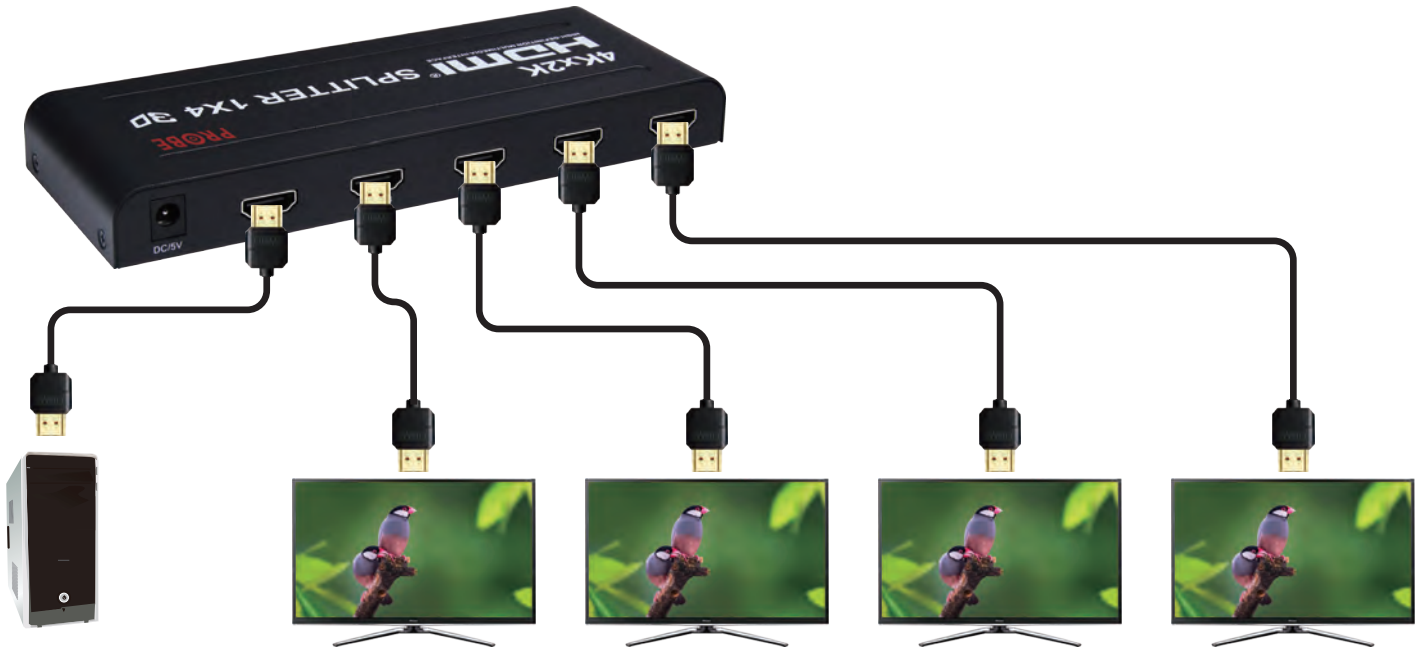

This hdmi 4K 1x4 splitter use a single HDMI source,accessing to multiple HDMI sinks .It allows one HDMI device to be split easily to four HDMI compatible monitors or projectors.In addition , It can also be placed at the end of a long HDMI cable to regenerate the HDMI signal. The resolution of this hdmi splitter can be up to 3840X2160/30HZ.

## Physical interface diagram

Port	Function description
DC/5V	DC5V input, connect with 5V/1.5A power adaptor
Input	HDMI signal input port
Output4-1	HDMI signal output port 4-1
Output1-4	HDMI 1-4 output signal indicator
Input	HDMI signal input Indicator
Power	Power Indicator

# P-HDMI 1x4-4K

**PROBE**

## Connection and Operation:

- 1: connect the HD source to the splitter input with one hdmi cable;
- 2: connect the splitter output to the displays with 4 hdmi cables;
- 3: connect 5V power adapter to the splitter;