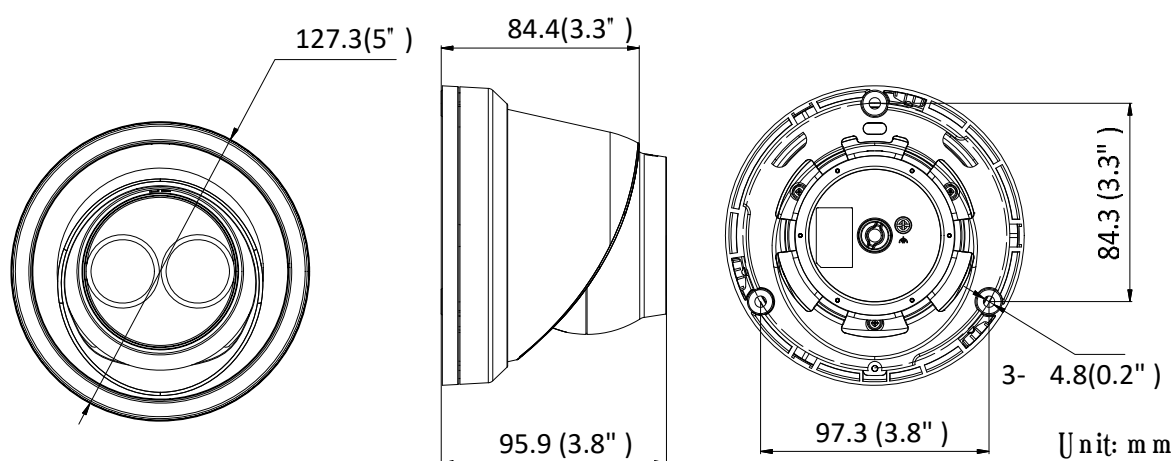

## 6 MP IR Fixed Turret Network Camera

Image Enhancement	BLC/3D DNR
Image Settings	Rotate mode, saturation, brightness, contrast, sharpness adjustable by client software or web browser
Target Cropping	No
Day/Night Switch	Day/Night/Auto/Schedule
<b>Network</b>	
Network Storage	Support Micro SD/SDHC/SDXC card (128G), local storage and NAS (NFS,SMB/CIFS), ANR
Alarm Trigger	Motion detection, video tampering, network disconnected, IP address conflict, illegal login, HDD full, HDD error
Protocols	TCP/IP, ICMP, HTTP, HTTPS, FTP, DHCP, DNS, DDNS, RTP, RTSP, RTCP, PPPoE, NTP, UPnP, SMTP, SNMP, IGMP, 802.1X, QoS, IPv6, Bonjour
General Function	One-key reset, anti-flicker, three streams, heartbeat, mirror, password protection, privacy mask, watermark, IP address filter
API	ONVIF (PROFILE S, PROFILE G), ISAPI
Simultaneous Live View	Up to 6 channels
User/Host	Up to 32 users 3 levels: Administrator, Operator and User
Client	iVMS-4200, Hik-Connect, iVMS-5200
Web Browser	IE8+, Chrome 31.0-44, Firefox 30.0-51, Safari 8.0+
<b>Interface</b>	
Video Output	No
Communication Interface	1 RJ45 10M/100M self-adaptive Ethernet port
On-board Storage	Built-in microSD/SDHC/SDXC slot, up to 128 GB
SVC	H.264 and H.265 encoding support
Reset Button	Yes
<b>General</b>	
Operating Conditions	-30 °C to +60 °C (-22 °F to +140 °F), Humidity 95% or less (non-condensing)
Power Supply	12 VDC ± 25%, $\Phi$ 5.5mm coaxial power plug PoE(802.3af, class 3)
Power Consumption and Current	12 VDC, 0.5 A, max. 6.0W PoE: (802.3af, 36V to 57V), 0.3 A to 0.2 A, max. 7.5W
Protection Level	IP67
Material	Metal
Dimensions	Camera: $\Phi$ 127.3 × 95.9 mm (5" × 3.8") Package: 150 × 150 × 141 mm (5.9" × 5.9" × 5.6")
Weight	Camera: 620 g (1.4 lb.)

### Dimensions