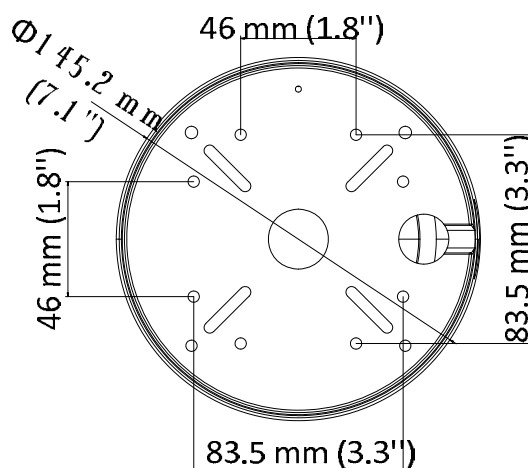

AC346D-OD4Z

5 MP Ultra-Low Light Camera

Key Feature

- 5 MP high performance CMOS
- Auto focus
- 2560 × 1944 resolution
- 2.7 mm to 13.5 mm motorized varifocal lens
- EXIR 2.0, smart IR, up to 60 m IR distance
- OSD menu, 3D DNR, 130 dB true WDR
- 4 in 1 video output (switchable TVI/AHD/CVI/CVBS)
- IP67, IK10
- Up the coax (UTC-C)

AC346D-OD4Z

5 MP Ultra-Low Light Camera

Specification

Camera	
Image Sensor	5 megapixel progressive scan CMOS
Signal System	PAL/NTSC
Resolution	2560 (H) × 1944 (V)
Min. Illumination	Color: 0.003 Lux@(F1.2, AGC ON), 0 Lux with IR
Frame Rate	TVI: 2 MP@25fps, 2 MP@30fps, 4 MP@25fps, 4 MP@30fps, 5 MP@20fps AHD: 4 MP@25fps, 4 MP@30fps, 5 MP@20fps CVI: 4 MP@25fps, 4 MP@30fps CVBS: PAL, NTSC
Shutter Time	PAL: 1/25 s to 1/50,000 s NTSC: 1/30 s to 1/50,000 s
Lens	2.7 mm to 13.5 mm motorized varifocal lens
Horizontal Field of View	92.3° to 29.3°
Lens Mount	Φ 14
Day & Night	IR cut filter
Angle Adjustment	Pan: 0° to 355°; Tilt: 0° to 75°; Rotate: 0° to 355°
Synchronization	Internal synchronization
WDR (Wide Dynamic Range)	≥ 130 dB
Menu	
AGC	Yes
Day/Night Mode	Auto/Color/BW (Black and White)
White Balance	Auto/Manual
BLC (Backlight Compensation)	Yes
WDR	Yes
3D DNR	Level 1 to 9
Privacy Mask	4 programmable privacy masks
Motion Detection	4 programmable areas
Language	English
Functions	Brightness, Sharpness, 3D DNR, Mirror, Smart IR
Interface	
Video Output	1 HD analog output
Switch Button	TVI/AHD/CVI/CVBS
General	
Operating Conditions	-40 °C to 60 °C (-40 °F to 140 °F), humidity: 90% or less (non-condensing)
Power Supply	-A: 9.6 VDC to 14.4 VDC; 19.2 VAC to 28.8 VAC
Power Consumption	-A: Max. 8 W
Protection Level	IP67, IK10
Material	Metal
IR Range	Up to 60 m
Communication	Up the coax, Protocol: UTC-C (TVI output)
Dimensions	Φ 145.2 mm × 124.1 mm (Φ 7.1" × 4.9")
Weight	Approx. 640 g (1.41 lb.)

AC346D-OD4Z

5 MP Ultra-Low Light Camera

Dimension

Accessory

1273ZJ-140
Wall Mount

1275ZJ-SUS
Vertical Pole Mount

1276ZJ-SUS
Corner Mount

1253ZJ-L
Rain Shade