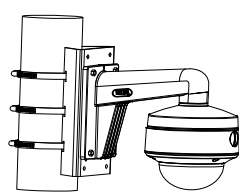

AC346D-OD4Z

5 MP Ultra-Low Light Camera

Dimension

Accessory

1273ZJ-140
Wall Mount

1275ZJ-SUS
Vertical Pole Mount

1276ZJ-SUS
Corner Mount

1253ZJ-L
Rain Shade

1273ZJ-140B
Wall Mount

1241ZJ
In-ceiling Mount

1240ZJ
Inclined Ceiling Mount