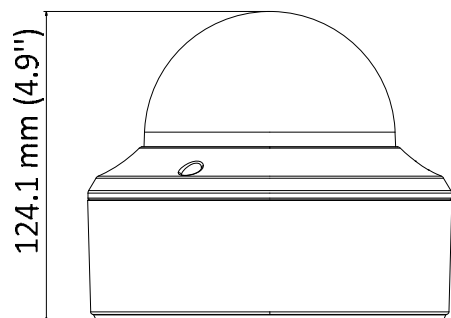

AC346D-OD4Z

5 MP Ultra-Low Light Camera

Specification

Camera	
Image Sensor	5 megapixel progressive scan CMOS
Signal System	PAL/NTSC
Resolution	2560 (H) × 1944 (V)
Min. Illumination	Color: 0.003 Lux@(F1.2, AGC ON), 0 Lux with IR
Frame Rate	TVI: 2 MP@25fps, 2 MP@30fps, 4 MP@25fps, 4 MP@30fps, 5 MP@20fps AHD: 4 MP@25fps, 4 MP@30fps, 5 MP@20fps CVI: 4 MP@25fps, 4 MP@30fps CVBS: PAL, NTSC
Shutter Time	PAL: 1/25 s to 1/50,000 s NTSC: 1/30 s to 1/50,000 s
Lens	2.7 mm to 13.5 mm motorized varifocal lens
Horizontal Field of View	92.3° to 29.3°
Lens Mount	Φ 14
Day & Night	IR cut filter
Angle Adjustment	Pan: 0° to 355°; Tilt: 0° to 75°; Rotate: 0° to 355°
Synchronization	Internal synchronization
WDR (Wide Dynamic Range)	≥ 130 dB
Menu	
AGC	Yes
Day/Night Mode	Auto/Color/BW (Black and White)
White Balance	Auto/Manual
BLC (Backlight Compensation)	Yes
WDR	Yes
3D DNR	Level 1 to 9
Privacy Mask	4 programmable privacy masks
Motion Detection	4 programmable areas
Language	English
Functions	Brightness, Sharpness, 3D DNR, Mirror, Smart IR
Interface	
Video Output	1 HD analog output
Switch Button	TVI/AHD/CVI/CVBS
General	
Operating Conditions	-40 °C to 60 °C (-40 °F to 140 °F), humidity: 90% or less (non-condensing)
Power Supply	-A: 9.6 VDC to 14.4 VDC; 19.2 VAC to 28.8 VAC
Power Consumption	-A: Max. 8 W
Protection Level	IP67, IK10
Material	Metal
IR Range	Up to 60 m
Communication	Up the coax, Protocol: UTC-C (TVI output)
Dimensions	Φ 145.2 mm × 124.1 mm (Φ 7.1" × 4.9")
Weight	Approx. 640 g (1.41 lb.)

AC346D-OD4Z

5 MP Ultra-Low Light Camera

Dimension

Accessory

1273ZJ-140
Wall Mount

1275ZJ-SUS
Vertical Pole Mount

1276ZJ-SUS
Corner Mount

1253ZJ-L
Rain Shade