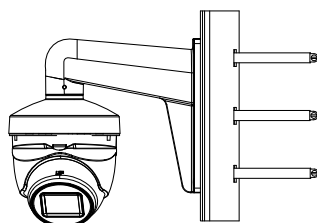

AC346D-VD4Z

5 MP Ultra-Low Light Camera

Specification

Camera	
Image Sensor	5 MP CMOS
Signal System	PAL/NTSC
Resolution	2560 (H) × 1944 (V)
Min. Illumination	0.003 Lux @ (F1.2, AGC ON), 0 Lux with IR
Frame Rate	TVI: 5MP@20fps, 4MP@25fps, 4MP@30fps, 2MP@25fps, 2MP@30fps AHD: 5MP@20fps, 4MP@25fps, 4MP@30fps CVI: 4MP@25fps, 4MP@30fps CVBS: PAL, NTSC
Shutter Time	PAL: 1/25 s to 1/50, 000 s NTSC: 1/30 s to 1/50, 000 s
Lens	2.7 mm to 13.5 mm motorized varifocal lens
Horizontal Field of View	92.3° to 29.3°
Lens Mount	Φ 14
Day & Night	ICR
WDR (Wide Dynamic Range)	≥130 dB
Angle Adjustment	Pan: 0° to 360°; Tilt: 0° to 75°; Rotate: 0° to 360°
Menu	
Image Mode	STD/HIGH-SAT
AGC	Yes
Day/Night Mode	Auto/Color/BW (Black and White)
White Balance	Auto/Manual
AE (Auto Exposure) Mode	WDR/BLC/Global
Privacy Mask	4 programmable privacy masks
Motion Detection	4 programmable motion areas
Noise Reduction	3D DNR
Language	English
Function	Brightness, Sharpness, Mirror, Smart IR
Interface	
Video Output	Switchable TVI/AHD/CVI/CVBS
General	
Operating Conditions	-40 °C to 60 °C (-40 °F to 140 °F), humidity: 90% or less (non-condensing)
Power Supply	12 VDC ± 20%, 24 VAC ± 20%
Power Consumption	Max. 10.5 W
Protection Level	IP67
Material	Metal
IR Range	Up to 60 m
Communication	UTC-C
Dimensions	123.86 mm × 134.3 mm × 110.24 mm (4.88" × 5.29" × 4.34")
Weight	Approx. 630 g (1.39 lb.)

AC346D-VD4Z

5 MP Ultra-Low Light Camera

Dimension

Accessory

1273ZJ-130-TRL
Wall Mount

1275ZJ-SUS
Vertical Pole Mount

1276ZJ-SUS
Corner Mount

1280ZJ-M
Junction Box