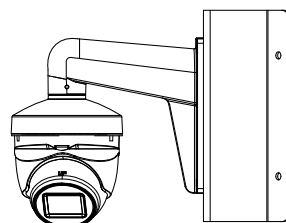

AC346D-VD4Z

5 MP Ultra-Low Light Camera

Specification

Camera	
Image Sensor	5 MP CMOS
Signal System	PAL/NTSC
Resolution	2560 (H) × 1944 (V)
Min. Illumination	0.003 Lux @ (F1.2, AGC ON), 0 Lux with IR
Frame Rate	TVI: 5MP@20fps, 4MP@25fps, 4MP@30fps, 2MP@25fps, 2MP@30fps AHD: 5MP@20fps, 4MP@25fps, 4MP@30fps CVI: 4MP@25fps, 4MP@30fps CVBS: PAL, NTSC
Shutter Time	PAL: 1/25 s to 1/50, 000 s NTSC: 1/30 s to 1/50, 000 s
Lens	2.7 mm to 13.5 mm motorized varifocal lens
Horizontal Field of View	92.3° to 29.3°
Lens Mount	Φ 14
Day & Night	ICR
WDR (Wide Dynamic Range)	≥130 dB
Angle Adjustment	Pan: 0° to 360°; Tilt: 0° to 75°; Rotate: 0° to 360°
Menu	
Image Mode	STD/HIGH-SAT
AGC	Yes
Day/Night Mode	Auto/Color/BW (Black and White)
White Balance	Auto/Manual
AE (Auto Exposure) Mode	WDR/BLC/Global
Privacy Mask	4 programmable privacy masks
Motion Detection	4 programmable motion areas
Noise Reduction	3D DNR
Language	English
Function	Brightness, Sharpness, Mirror, Smart IR
Interface	
Video Output	Switchable TVI/AHD/CVI/CVBS
General	
Operating Conditions	-40 °C to 60 °C (-40 °F to 140 °F), humidity: 90% or less (non-condensing)
Power Supply	12 VDC ± 20%, 24 VAC ± 20%
Power Consumption	Max. 10.5 W
Protection Level	IP67
Material	Metal
IR Range	Up to 60 m
Communication	UTC-C
Dimensions	123.86 mm × 134.3 mm × 110.24 mm (4.88" × 5.29" × 4.34")
Weight	Approx. 630 g (1.39 lb.)

AC346D-VD4Z

5 MP Ultra-Low Light Camera

Dimension

Accessory

1273ZJ-130-TRL
Wall Mount

1275ZJ-SUS
Vertical Pole Mount

1276ZJ-SUS
Corner Mount

1280ZJ-M
Junction Box