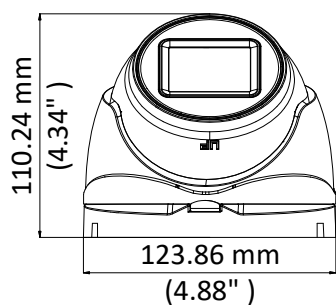

AC346D-VD4Z

5 MP Ultra-Low Light Camera

Key Feature

- 5 MP, 2560 × 1944 resolution
- Ultra-low light
- 130 dB true WDR, 3D DNR
- 2.7 mm to 13.5 mm varifocal lens, auto focus
- Smart IR, up to 60 m IR distance
- 4 in 1 video output (switchable TVI/AHD/CVI/CVBS)
- IP67

AC346D-VD4Z

5 MP Ultra-Low Light Camera

Specification

Camera	
Image Sensor	5 MP CMOS
Signal System	PAL/NTSC
Resolution	2560 (H) × 1944 (V)
Min. Illumination	0.003 Lux @ (F1.2, AGC ON), 0 Lux with IR
Frame Rate	TVI: 5MP@20fps, 4MP@25fps, 4MP@30fps, 2MP@25fps, 2MP@30fps AHD: 5MP@20fps, 4MP@25fps, 4MP@30fps CVI: 4MP@25fps, 4MP@30fps CVBS: PAL, NTSC
Shutter Time	PAL: 1/25 s to 1/50, 000 s NTSC: 1/30 s to 1/50, 000 s
Lens	2.7 mm to 13.5 mm motorized varifocal lens
Horizontal Field of View	92.3° to 29.3°
Lens Mount	Φ 14
Day & Night	ICR
WDR (Wide Dynamic Range)	≥130 dB
Angle Adjustment	Pan: 0° to 360°; Tilt: 0° to 75°; Rotate: 0° to 360°
Menu	
Image Mode	STD/HIGH-SAT
AGC	Yes
Day/Night Mode	Auto/Color/BW (Black and White)
White Balance	Auto/Manual
AE (Auto Exposure) Mode	WDR/BLC/Global
Privacy Mask	4 programmable privacy masks
Motion Detection	4 programmable motion areas
Noise Reduction	3D DNR
Language	English
Function	Brightness, Sharpness, Mirror, Smart IR
Interface	
Video Output	Switchable TVI/AHD/CVI/CVBS
General	
Operating Conditions	-40 °C to 60 °C (-40 °F to 140 °F), humidity: 90% or less (non-condensing)
Power Supply	12 VDC ± 20%, 24 VAC ± 20%
Power Consumption	Max. 10.5 W
Protection Level	IP67
Material	Metal
IR Range	Up to 60 m
Communication	UTC-C
Dimensions	123.86 mm × 134.3 mm × 110.24 mm (4.88" × 5.29" × 4.34")
Weight	Approx. 630 g (1.39 lb.)

AC346D-VD4Z

5 MP Ultra-Low Light Camera

Dimension

Accessory

1273ZJ-130-TRL
Wall Mount

1275ZJ-SUS
Vertical Pole Mount

1276ZJ-SUS
Corner Mount

1280ZJ-M
Junction Box