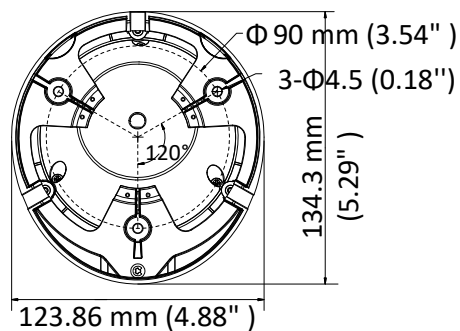

AC346D-VD4Z

5 MP Ultra-Low Light Camera

Key Feature

- 5 MP, 2560 × 1944 resolution
- Ultra-low light
- 130 dB true WDR, 3D DNR
- 2.7 mm to 13.5 mm varifocal lens, auto focus
- Smart IR, up to 60 m IR distance
- 4 in 1 video output (switchable TVI/AHD/CVI/CVBS)
- IP67

AC346D-VD4Z

5 MP Ultra-Low Light Camera

Specification

Camera	
Image Sensor	5 MP CMOS
Signal System	PAL/NTSC
Resolution	2560 (H) × 1944 (V)
Min. Illumination	0.003 Lux @ (F1.2, AGC ON), 0 Lux with IR
Frame Rate	TVI: 5MP@20fps, 4MP@25fps, 4MP@30fps, 2MP@25fps, 2MP@30fps AHD: 5MP@20fps, 4MP@25fps, 4MP@30fps CVI: 4MP@25fps, 4MP@30fps CVBS: PAL, NTSC
Shutter Time	PAL: 1/25 s to 1/50, 000 s NTSC: 1/30 s to 1/50, 000 s
Lens	2.7 mm to 13.5 mm motorized varifocal lens
Horizontal Field of View	92.3° to 29.3°
Lens Mount	Φ 14
Day & Night	ICR
WDR (Wide Dynamic Range)	≥130 dB
Angle Adjustment	Pan: 0° to 360°; Tilt: 0° to 75°; Rotate: 0° to 360°
Menu	
Image Mode	STD/HIGH-SAT
AGC	Yes
Day/Night Mode	Auto/Color/BW (Black and White)
White Balance	Auto/Manual
AE (Auto Exposure) Mode	WDR/BLC/Global
Privacy Mask	4 programmable privacy masks
Motion Detection	4 programmable motion areas
Noise Reduction	3D DNR
Language	English
Function	Brightness, Sharpness, Mirror, Smart IR
Interface	
Video Output	Switchable TVI/AHD/CVI/CVBS
General	
Operating Conditions	-40 °C to 60 °C (-40 °F to 140 °F), humidity: 90% or less (non-condensing)
Power Supply	12 VDC ± 20%, 24 VAC ± 20%
Power Consumption	Max. 10.5 W
Protection Level	IP67
Material	Metal
IR Range	Up to 60 m
Communication	UTC-C
Dimensions	123.86 mm × 134.3 mm × 110.24 mm (4.88" × 5.29" × 4.34")
Weight	Approx. 630 g (1.39 lb.)

AC346D-VD4Z

5 MP Ultra-Low Light Camera

Dimension

Accessory

1273ZJ-130-TRL
Wall Mount

1275ZJ-SUS
Vertical Pole Mount

1276ZJ-SUS
Corner Mount

1280ZJ-M
Junction Box