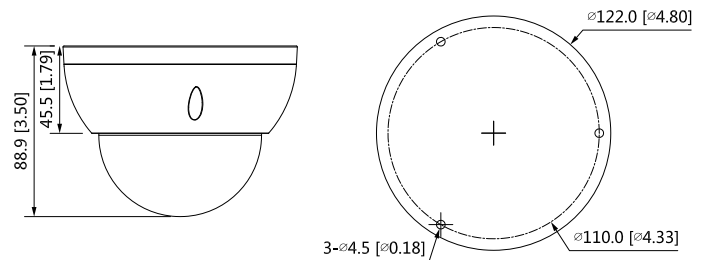

IPC-VD284R-IR-ZAS

8MP Lite IR Vari-focal Dome Network Camera

Power

Power Supply	12V DC/PoE (802.3af)
Power Consumption	< 7.4W

Environment

Operating Conditions	-30°C to +60°C (-22°F to +140°F)/less than ≤ 95% RH
Storage Temperature	-40°C to +60°C (-40°F to +140°F)
Protection Grade	IP67; IK10

Structure

Casing	Metal
Dimensions	Φ122 mm × 88.9 mm (Φ4.80" × 3.50")
Net Weight	0.47 kg (1.1 lb)
Gross Weight	0.63 kg (1.4 lb)

Junction Mount	Wall Mount	Wall Mount	Pole Mount
PFA137	PFA137+PFA200W	PFB203W	PFB203W+PFA152-E
Ceiling Mount	In-Ceiling Mount		
PFA106+PFB220C	PFB200C		

Dimensions (mm[inch])

Accessories

Optional: