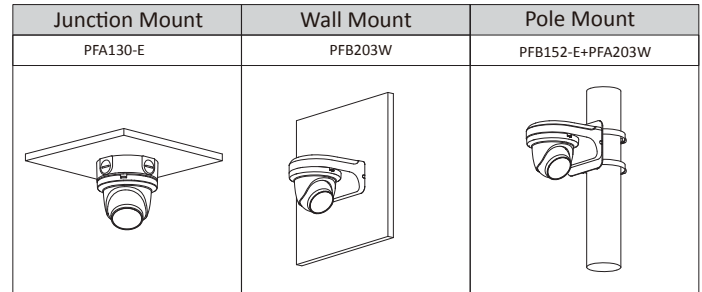

PC-EB244TM-IR 3.6mm

4MP WDR IR Eyeball Network Camera

Power

Power Supply	12V DC/PoE (802.3af)
Power Consumption	< 6.6W

Environment

Operating Conditions	-40°C to +60°C (-40°F to +140°F)/less than ≤ 95% RH
Storage Temperature	-40°C to +60°C (-40°F to +140°F)
Protection	IP67

Structure

Casing	Metal
Dimensions	99.1 mm × Φ121.9 mm (3.9" × Φ4.8")
Net Weight	0.48 kg (1.1 lb)
Gross Weight	0.65 kg (1.4 lb)