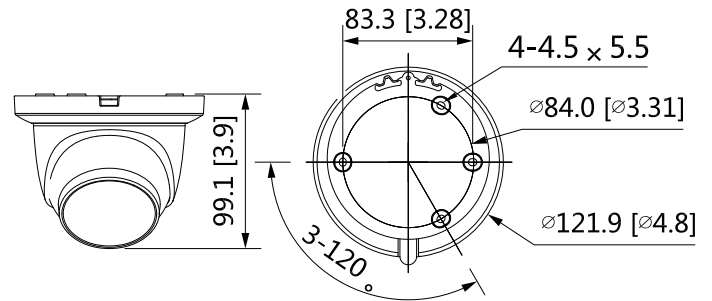

Structure

Casing	Metal
Dimensions	99.1 mm × Φ121.9 mm (3.9" × Φ4.8")
Net Weight	0.48 kg (1.1 lb)
Gross Weight	0.65 kg (1.4 lb)

Dimensions (mm[inch])

Accessories

Optional:

PFA130-E
Junction Box

PFB203W
Wall Mount