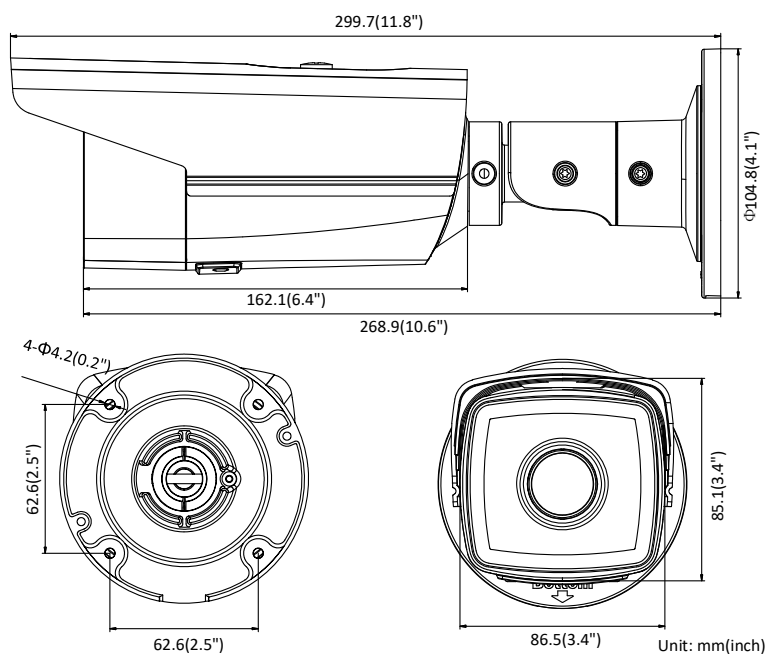

## 4 MP IR Fixed Bullet Network Camera

Third Stream	50Hz: 25 fps (1280 × 720, 640 × 360, 352 × 288) 60Hz: 30 fps (1280 × 720, 640 × 360, 352 × 240)
Image Enhancement	BLC/3D DNR/HLC
Image Settings	Rotate mode, saturation, brightness, contrast, sharpness, and white balance adjustable by client software or web browser
Target Cropping	No
SVC	H.264 and H.265 encoding support
Day/Night Switch	Day/Night/Auto/Schedule
<b>Network</b>	
Network Storage	Support microSD/SDHC/SDXC card (128G), local storage and NAS (NFS,SMB/CIFS), ANR
Alarm Trigger	Motion detection, video tampering, network disconnected, IP address conflict, illegal login, HDD full, HDD error
Protocols	TCP/IP, ICMP, HTTP, HTTPS, FTP, DHCP, DNS, DDNS, RTP, RTSP, RTCP, PPPoE, NTP, UPnP, SMTP, SNMP, IGMP, 802.1X, QoS, IPv6, Bonjour
General Function	One-key reset, anti-flicker, three streams, heartbeat, mirror, password protection, privacy mask, watermark, IP address filter
Firmware Version	V5.5.52
API	ONVIF (PROFILE S, PROFILE G), ISAPI
Simultaneous Live View	Up to 6 channels
User/Host	Up to 32 users 3 levels: Administrator, Operator and User
Client	iVMS-4200, Hik-Connect, iVMS-5200, iVMS-4500
Web Browser	IE8+, Chrome 31.0-44, Firefox 30.0-51, Safari 8.0+
<b>Interface</b>	
Communication Interface	1 RJ45 10M/100M self-adaptive Ethernet port
On-board storage	Built-in microSD/SDHC/SDXC slot, up to 128 GB
Reset Button	Yes
<b>General</b>	
Operating Conditions	-30 °C to +60 °C (-22 °F to +140 °F), humidity 95% or less (non-condensing)
Power Supply	12 VDC ± 25%, Φ 5.5 mm coaxial plug power PoE(802.3af, class 3)
Power Consumption and Current	I8: 12 VDC, 1 A, max: 11.5 W PoE (802.3af, 36V to 57V), 0.4 A to 0.2 A, max. 12.9 W
Protection Level	IP67
Material	Metal
Dimensions	Camera: Φ104.8 mm × 299.7 mm (Φ4.1" × 11.8") Package: 386 mm × 156 mm × 155 mm (15.2" × 6.1" × 6.1")
Weight	Camera: 1200 g (2.7 lb.)

### Dimensions