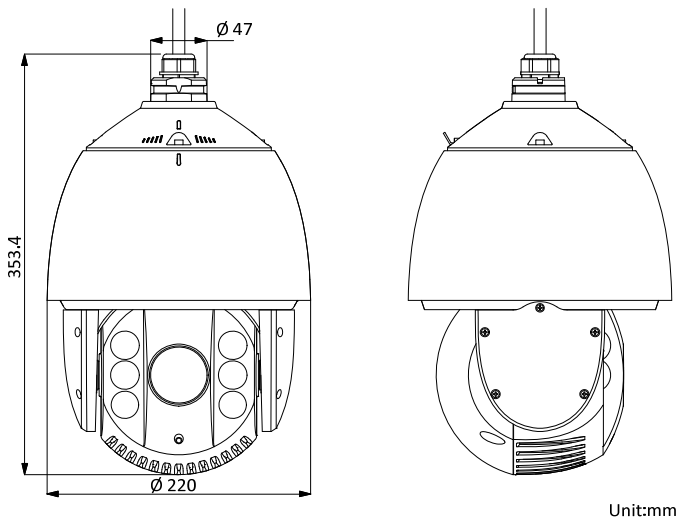

## 2MP 25× Network IR Speed Dome

Protection Level	IP66 Standard, TVS 4000V Lightning Protection, Surge Protection and Voltage Transient Protection
Material	ADC 12, PC, PC+10%GF
Dimensions	Φ 220 mm × 353.4 mm (Φ 8.66" × 13.91")
Weight	Approx. 4.5 kg (9.92 lb)

### Dimensions