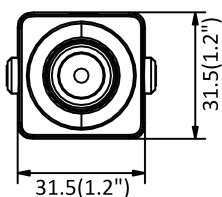

Dimensions