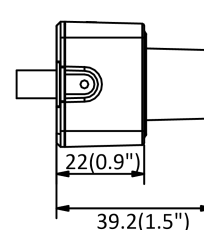

## 2 MP H.265+ Mini PinHole Network Camera

	60Hz: 1fps (1920 × 1080, 1280 × 960, 1280 × 720, 704 × 480, 640 × 480)
Image Enhancement	3D DNR
Image Settings	Rotate mode, saturation, brightness, contrast, sharpness adjustable by client software or web browser
Day/Night Switch	Day/Night/Auto/Schedule
<b>Network</b>	
Network Storage	Support NAS (NFS, SMB/CIFS)
Alarm Trigger	Motion detection, video tampering, IP address conflict, illegal login
Protocols	TCP/IP, ICMP, HTTP, HTTPS, FTP, DHCP, DNS, DDNS, RTP, RTSP, RTCP, PPPoE, NTP, UPnP™, SMTP, SNMP, IGMP, 802.1X, QoS, IPv6, Bonjour
General Function	Anti-flicker, heartbeat, mirror, password protection, privacy mask, watermark, IP address filter
API	ONVIF (PROFILE S, PROFILE G), ISAPI
Simultaneous Live View	Up to 6 channels
User/Host	Up to 32 users 3 levels: Administrator, Operator and User
Client	iVMS-4200, Hik-Connect, iVMS-5200, iVMS-4500
Web Browser	IE8+, Chrome 31.0-44, Firefox 30.0-51, Safari 8.0+
<b>Interface</b>	
Audio	1 input (line in)
Communication Interface	1 RJ45 10M/100M self-adaptive Ethernet port
Reset Button	Yes
<b>General</b>	
Operating Conditions	-30 °C to +60 °C (-22 °F to +140 °F), Humidity 95% or less (non-condensing)
Power Supply	12 VDC ± 20%, Φ 5.5 mm coaxial plug power
Power Consumption and Current	12 VDC, 0.3 A, max. 3 W
Material	Aluminum Alloy
Dimensions	Without /M model: 31 mm × 31 mm × 26 mm (1.2" × 1.2" × 1") With /M model: 31 mm × 31 mm × 39 mm (1.2" × 1.2" × 1.5")
Weight	With package: approx. 202 g (0.4 lb.) Camera: approx. 93 g (0.2 lb.)

### Dimensions

Without /M Model

With /M Model

Unit: mm (inch)