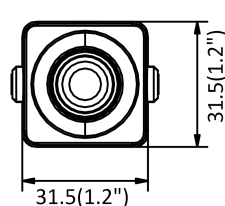

## 2 MP H.265+ Mini PinHole Network Camera

	60Hz: 1fps (1920 × 1080, 1280 × 960, 1280 × 720, 704 × 480, 640 × 480)
Image Enhancement	3D DNR
Image Settings	Rotate mode, saturation, brightness, contrast, sharpness adjustable by client software or web browser
Day/Night Switch	Day/Night/Auto/Schedule
<b>Network</b>	
Network Storage	Support NAS (NFS, SMB/CIFS)
Alarm Trigger	Motion detection, video tampering, IP address conflict, illegal login
Protocols	TCP/IP, ICMP, HTTP, HTTPS, FTP, DHCP, DNS, DDNS, RTP, RTSP, RTCP, PPPoE, NTP, UPnP™, SMTP, SNMP, IGMP, 802.1X, QoS, IPv6, Bonjour
General Function	Anti-flicker, heartbeat, mirror, password protection, privacy mask, watermark, IP address filter
API	ONVIF (PROFILE S, PROFILE G), ISAPI
Simultaneous Live View	Up to 6 channels
User/Host	Up to 32 users 3 levels: Administrator, Operator and User
Client	iVMS-4200, Hik-Connect, iVMS-5200, iVMS-4500
Web Browser	IE8+, Chrome 31.0-44, Firefox 30.0-51, Safari 8.0+
<b>Interface</b>	
Audio	1 input (line in)
Communication Interface	1 RJ45 10M/100M self-adaptive Ethernet port
Reset Button	Yes
<b>General</b>	
Operating Conditions	-30 °C to +60 °C (-22 °F to +140 °F), Humidity 95% or less (non-condensing)
Power Supply	12 VDC ± 20%, Φ 5.5 mm coaxial plug power
Power Consumption and Current	12 VDC, 0.3 A, max. 3 W
Material	Aluminum Alloy
Dimensions	Without /M model: 31 mm × 31 mm × 26 mm (1.2" × 1.2" × 1") With /M model: 31 mm × 31 mm × 39 mm (1.2" × 1.2" × 1.5")
Weight	With package: approx. 202 g (0.4 lb.) Camera: approx. 93 g (0.2 lb.)

### Dimensions

Without /M Model

With /M Model

Unit: mm (inch)