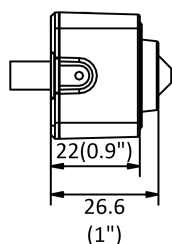

## 2 MP H.265+ Mini PinHole Network Camera

	60Hz: 1fps (1920 × 1080, 1280 × 960, 1280 × 720, 704 × 480, 640 × 480)
Image Enhancement	3D DNR
Image Settings	Rotate mode, saturation, brightness, contrast, sharpness adjustable by client software or web browser
Day/Night Switch	Day/Night/Auto/Schedule
<b>Network</b>	
Network Storage	Support NAS (NFS, SMB/CIFS)
Alarm Trigger	Motion detection, video tampering, IP address conflict, illegal login
Protocols	TCP/IP, ICMP, HTTP, HTTPS, FTP, DHCP, DNS, DDNS, RTP, RTSP, RTCP, PPPoE, NTP, UPnP™, SMTP, SNMP, IGMP, 802.1X, QoS, IPv6, Bonjour
General Function	Anti-flicker, heartbeat, mirror, password protection, privacy mask, watermark, IP address filter
API	ONVIF (PROFILE S, PROFILE G), ISAPI
Simultaneous Live View	Up to 6 channels
User/Host	Up to 32 users 3 levels: Administrator, Operator and User
Client	iVMS-4200, Hik-Connect, iVMS-5200, iVMS-4500
Web Browser	IE8+, Chrome 31.0-44, Firefox 30.0-51, Safari 8.0+
<b>Interface</b>	
Audio	1 input (line in)
Communication Interface	1 RJ45 10M/100M self-adaptive Ethernet port
Reset Button	Yes
<b>General</b>	
Operating Conditions	-30 °C to +60 °C (-22 °F to +140 °F), Humidity 95% or less (non-condensing)
Power Supply	12 VDC ± 20%, Φ 5.5 mm coaxial plug power
Power Consumption and Current	12 VDC, 0.3 A, max. 3 W
Material	Aluminum Alloy
Dimensions	Without /M model: 31 mm × 31 mm × 26 mm (1.2" × 1.2" × 1") With /M model: 31 mm × 31 mm × 39 mm (1.2" × 1.2" × 1.5")
Weight	With package: approx. 202 g (0.4 lb.) Camera: approx. 93 g (0.2 lb.)

### Dimensions

Without /M Model

With /M Model

Unit: mm (inch)