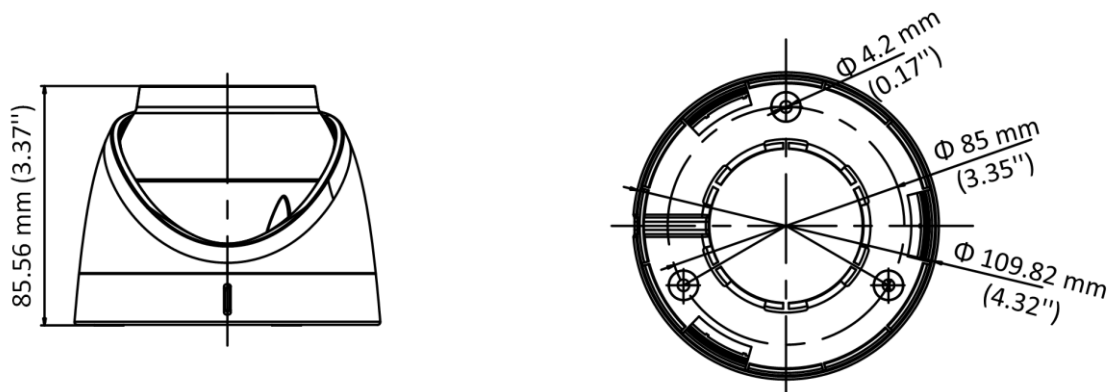

AC346-FD/F 5 MP Full Time Color Camera

- 5 MP, 2560 × 1944 resolution
- 24-hour color image
- 130 dB true WDR, 3D DNR
- 3.6 mm, 6 mm fixed focal lens
- Smart Light, up to 20 m white light distance
- 4 in 1 video output (switchable TVI/AHD/CVI/CVBS)
- IP67

Specification

Camera	
Image Sensor	5 MP CMOS
Signal System	PAL/NTSC
Resolution	2560 (H) × 1944 (V)
Frame Rate	TVI: 5MP@20fps, 4MP@30fps, 4MP@25fps, 1080p@30fps, 1080p@25fps CVI: 4MP@30fps, 4MP@25fps AHD: 5MP@20fps, 4MP@30fps, 4MP@25fps CVBS: PAL/NTSC
Min. illumination	0.0005 Lux @ (F1.0, AGC ON), 0 Lux with White Light
Shutter Time	PAL: 1/25 s to 1/50, 000 s NTSC: 1/30 s to 1/50, 000 s
Slow Shutter	Max. 16 times
Lens	3.6 mm, 6 mm fixed lens
Horizontal Field of View	80.1° (3.6 mm), 49.3° (6 mm)
Lens Mount	M16
Strobe Light Alarm	Yes
Day & Night	Color
WDR (Wide Dynamic Range)	≥130 dB
Angle Adjustment	Pan: 0 to 360°, Tilt: 0 to 75°, Rotation: 0 to 360°
Menu	
White Light	Auto/Off
Image Mode	STD/HIGH-SAT
AGC	Yes
Day/Night Mode	Color
White Balance	Auto/Manual
AE (Auto Exposure) Mode	WDR/BLC/HLC/Global/HLS/Anti-banding
Privacy Mask	4 programmable privacy masks
Motion Detection	4 programmable motion areas
Noise Reduction	3D DNR
Language	English
Function	Brightness, Sharpness, Mirror, Smart Light
Interface	
Video Output	Switchable TVI/AHD/CVI/CVBS
General	
Operating Conditions	-40 °C to 60 °C (-40 °F to 140 °F), humidity 90% or less (non-condensing)
Power Supply	12 VDC ± 25% <i>*You are recommended to use one power adapter to supply the power for one camera.</i>
Power Consumption	Max. 3.5 W
Protection Level	IP67

Material	Main Body: Metal Enclosure: Plastic
White Light Range	Up to 20 m
Communication	UTC-C
Dimensions	Φ 109.82 mm × 85.56 mm (4.32" × 3.37")
Weight	Approx. 350 g (0.77 lb.)

Dimension

Accessory

1272ZJ-110-TRS
Wall Mount