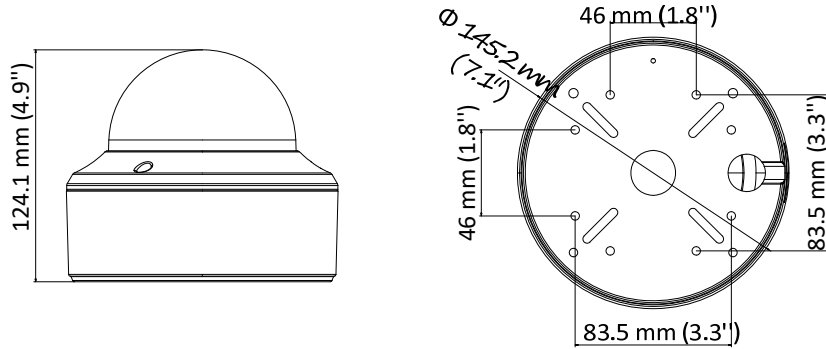

AC344D-OD4Z

2 MP Ultra Low-Light VF EXIR Dome Camera

Accessory