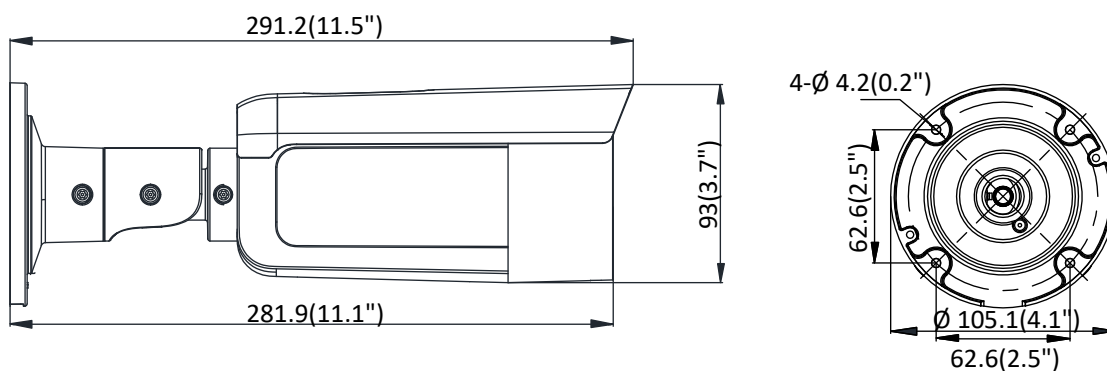

NC344-XB/L

4 MP ColorVu Fixed Bullet Network Camera

Dimension

Unit: mm(inch)

Accessory

1260ZJ
Junction Box