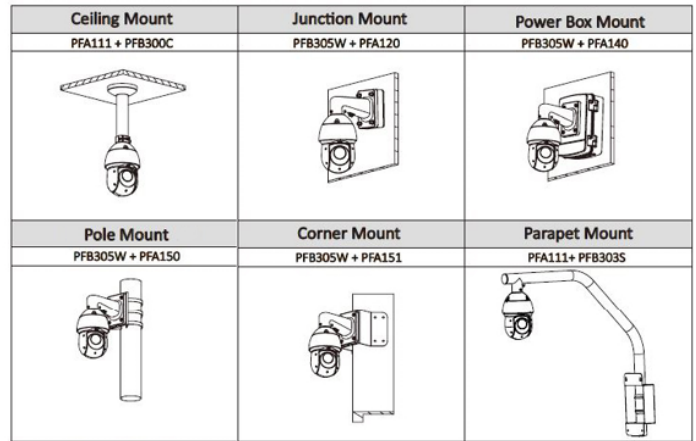

XVI-PD49225L-W

2MP 25x Starlight IR PTZ HDCVI Camera

Ordering Information

Type	Model	Description
2M Camera	XVI-PD49225L-W	2MP 25x Starlight IR PTZ HDCVI Camera, WDR, PAL
	XVI-PD49225L-W	2MP 25x Starlight IR PTZ HDCVI Camera, WDR, NTSC
Accessories	PFB305W	Wall Mount Bracket
	PFA111	Mount Adapter
	DC12V/3A	Power Supply
	PFA140	Power Box
	PFB300C	Ceiling Mount Bracket
	PFA120	Junction Box
	PFA150	Pole Mount Bracket
	PFA151	Corner Mount Bracket
PFB303S	Parapet Mount Bracket