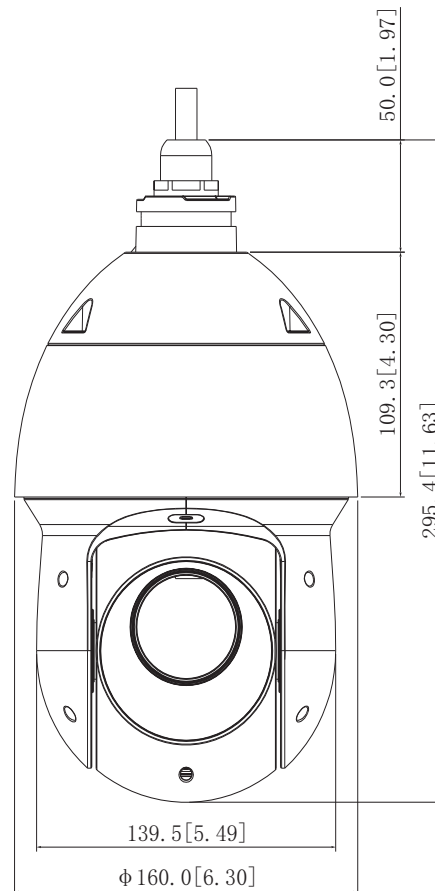

#### Structure

Dimensions	295.4 mm × Φ160.0 mm (11.63" × Φ6.30")
Net Weight	3 kg (6.61 lb)
Gross Weight	4.2 kg (9.26 lb)

# XVI-PD49225L-W

## 2MP 25x Starlight IR PTZ HDCVI Camera

### Dimensions (mm[inch])