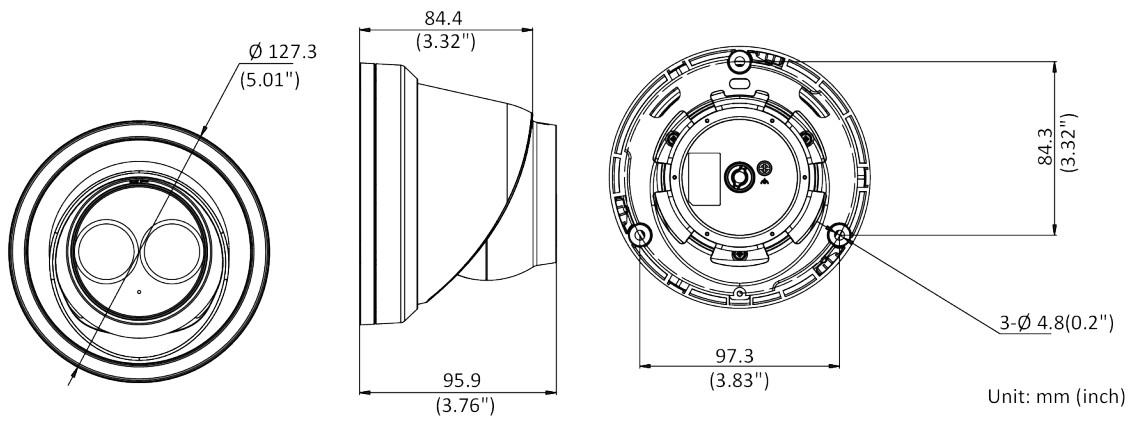

General	
Web Client Language	32 languages English, Russian, Estonian, Bulgarian, Hungarian, Greek, German, Italian, Czech, Slovak, French, Polish, Dutch, Portuguese, Spanish, Romanian, Danish, Swedish, Norwegian, Finnish, Croatian, Slovenian, Serbian, Turkish, Korean, Traditional Chinese, Thai, Vietnamese, Japanese, Latvian, Lithuanian, Portuguese (Brazil)
General Function	Anti-flicker, three streams, heartbeat, mirror, privacy masks, password reset via e-mail, pixel counter, HTTP listening
Reset	Reset via reset button on camera body, web browser and client software
Startup and Operating Conditions	-30 °C to 60 °C (-22 °F to 140 °F), humidity 95% or less (non-condensing)
Storage Conditions	-30 °C to 60 °C (-22 °F to 140 °F), humidity 95% or less (non-condensing)
Power Supply	12 VDC ± 25%, Φ 5.5 mm coaxial power plug; PoE (802.3af, class 3)
Power Consumption and Current	12 VDC, 0.6 A, max. 7.5 W; PoE (802.3af, 36 V to 57 V), 0.3 A to 0.2 A, max. 8 W
Material	Metal
Dimensions	Camera: Φ 127.3 × 95.9 mm (5" × 3.8") With package: 150 × 150 × 141 mm (5.9" × 5.9" × 5.6")
Weight	Camera: Approx. 635 g (1.4 lb.) With package: Approx. 890 g (1.96 lb.)
Approval	
EMC	47 CFR Part 15, Subpart B; EN 55032: 2015, EN 61000-3-2: 2014, EN 61000-3-3: 2013, EN 50130-4: 2011 +A1: 2014; AS/NZS CISPR 32: 2015; ICES-003: Issue 6, 2016; KN 32: 2015, KN 35: 2015
Safety	UL 60950-1, IEC 60950-1:2005 + Am 1:2009 + Am 2:2013, EN 60950-1:2005 + Am 1:2009 + Am 2:2013, IS 13252(Part 1):2010+A1:2013+A2:2015
Chemistry	2011/65/EU, 2012/19/EU, Regulation (EC) No 1907/2006
Protection	Without -U: Ingress protection: IP67 (IEC 60529-2013) With -U: Ingress protection: IP66 (IEC 60529-2013)

## Dimensions