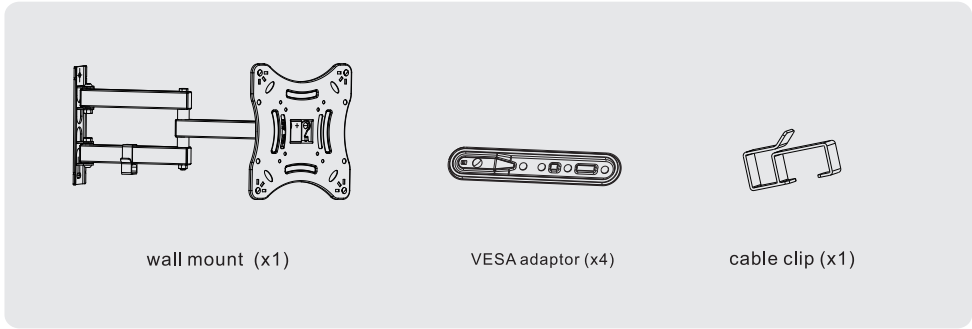

Full Motion LED, LCD TV Wall Mount

PB1355

3.

4.

VESA
75x75
100x100 200x100
200x200 400x400

MOST
13" - 55"
TVs

Rated
25kg/55lbs

CAUTION: DO NOT EXCEED RATED LISTED WEIGHT. SERIOUS INJURY OR PROPERTY DAMAGE MAY OCCUR!