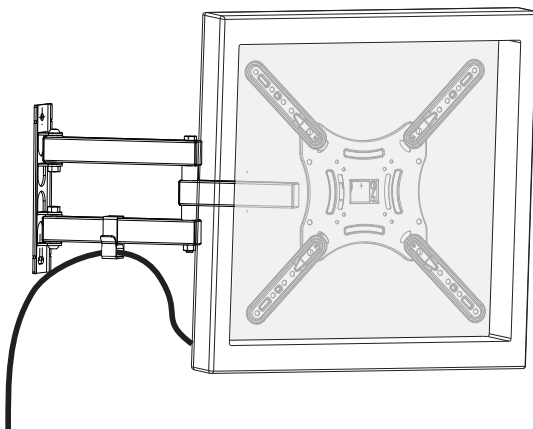

Full Motion LED, LCD TV Wall Mount

PB1355

3.

4.

VESA
75x75
100x100 200x100
200x200 400x400

MOST
13" - 55"
TVs

Rated
25kg/55lbs

CAUTION: DO NOT EXCEED RATED LISTED WEIGHT. SERIOUS INJURY OR PROPERTY DAMAGE MAY OCCUR!