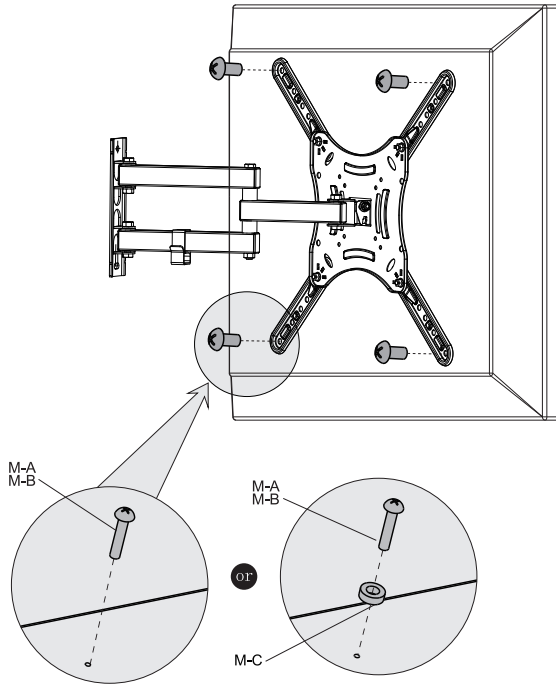

Full Motion LED, LCD TV Wall Mount

PB1355

3.

4.

VESA
75x75
100x100 200x100
200x200 400x400

MOST
13" - 55"
TVs

Rated
25kg/55lbs

CAUTION: DO NOT EXCEED RATED LISTED WEIGHT. SERIOUS INJURY OR PROPERTY DAMAGE MAY OCCUR!