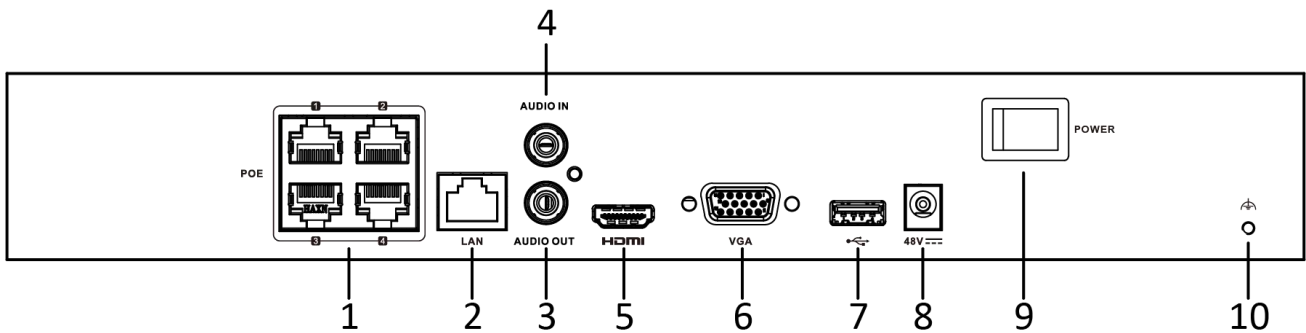

NR32P4-4C

4 Channel 40M 4K 1U 4 POE Network Video Recorder

Physical Interface

No.	Description	No.	Description
1	PoE Interfaces	6	VGA Output (DB9 Connector)
2	LAN Interface	7	USB Interface
3	AUDIO OUT	8	Power Supply
4	AUDIO IN	9	Power Switch
5	HDMI Interface	10	GND

Available Model

NR32P4-4C