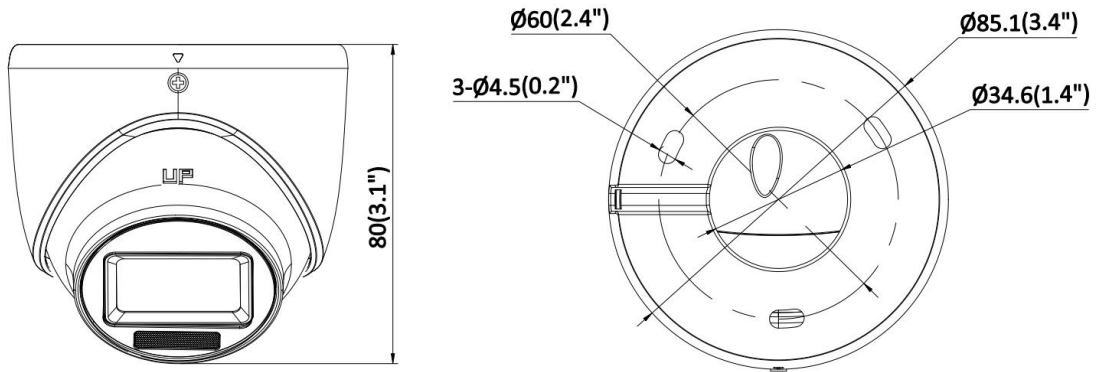

## 2 MP Smart Hybrid Light Fixed Turret Camera

- High quality imaging with 2 MP, 1920 × 1080 resolution
- Smart-Hybrid light, optimize your security with flexible lighting options
- 2.8 mm, 3.6 mm fixed focal lens
- Up to 20 m IR distance for bright night imaging
- Up to 20 m white light distance for bright night imaging
- One port for 4 switchable signals (TVI/AHD/CVI/CVBS)
- Water and dust resistant (IP67)

## ▪ Specification

Camera	
Image Sensor	2 MP CMOS
Max. Resolution	1920 (H) × 1080 (V)
Min. Illumination	0.02 Lux @ (F2.2, AGC ON), 0 Lux with IR
Shutter Time	PAL: 1/25 s to 1/50,000 s; NTSC: 1/30 s to 1/50,000 s
Day & Night	ICR
Angle Adjustment	Pan: 0 to 360°, Tilt: 0 to 75°, Rotate: 0 to 360°
Signal System	PAL/NTSC
Lens	
Lens Type	2.8 mm, 3.6 mm fixed focal lens
Focal Length & FOV	2.8 mm, horizontal FOV: 97°, vertical FOV: 54°, diagonal FOV: 113° 3.6 mm, horizontal FOV: 77°, vertical FOV: 43°, diagonal FOV: 90°
Lens Mount	M12
Illuminator	
Supplement Light Type	White Light, IR
Supplement Light Range	IR : Up to 20 m White Light : Up to 20 m
Image	
Image Parameters Switch	STD/HIGH-SAT/HIGHLIGHT
Image Settings	Brightness, Sharpness, Smart IR
Frame Rate	TVI: 1080p @ 30 fps, 1080p @ 25 fps AHD: 1080p @ 30 fps, 1080p @ 25 fps CVI: 1080p @ 30 fps, 1080p @ 25 fps CVBS: PAL/NTSC
Wide Dynamic Range (WDR)	Digital WDR
Image Enhancement	DWDR/BLC/HLC/Global
White Balance	Auto/Manual
AGC	Yes
Interface	
Video Output	Switchable TVI/AHD/CVI/CVBS
General	
Material	Metal
Dimension	Ø85.1mm × 80 mm (Ø3.4" x 3.1")
Weight	Max. 290 g (0.64 lb.)
Operating Condition	-40 °C to 60 °C (-40 °F to 140 °F). Humidity: 90% or less (non-condensation)
Communication	HIKVISION-C
Language	English
Power Supply	12 VDC ± 25%, Max. 3.5 W *You are recommended to use one power adapter to supply the power for one camera.
Approval	
Protection	IP67

▪ Dimension

Unit: mm (inch)

▪ Accessory

▪ Optional

1272ZJ-110-TRS Wall mount	1275ZJ-SUS Vertical pole mount	1276ZJ-SUS Corner mount	1280ZJ-XS Junction box
