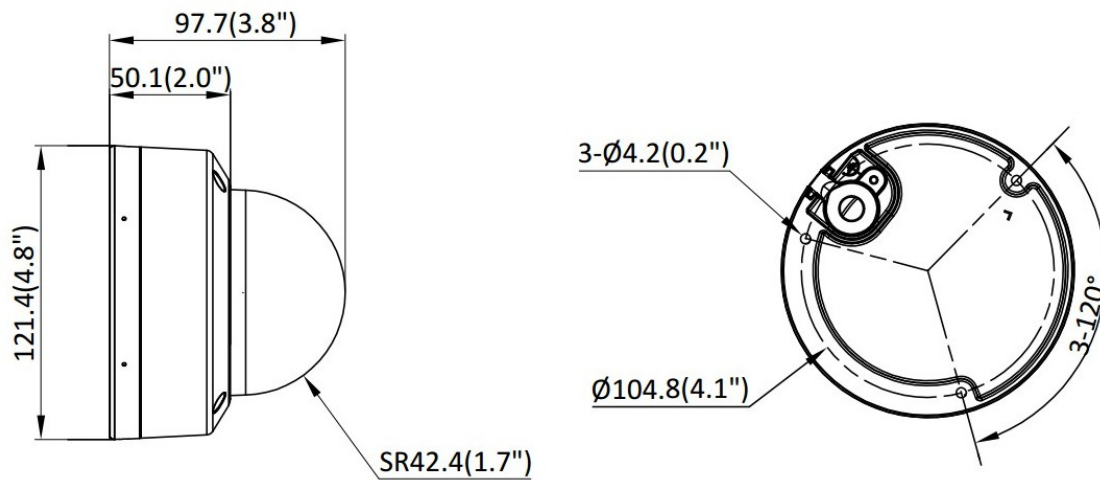

NC344G2E-TDLIU

4 MP Dual Illumination Fixed Dome Network Camera

Dimension

Unit: mm(inch)

Accessory

Optional

1272ZJ-120B Wall Mount	1272ZJ-120 Wall Mount	1275ZJ-SUS Vertical Pole Mount	1271ZJ-120 Pendant Mount	1276ZJ-SUS Corner Mount
1280ZJ-DM46 Junction Box